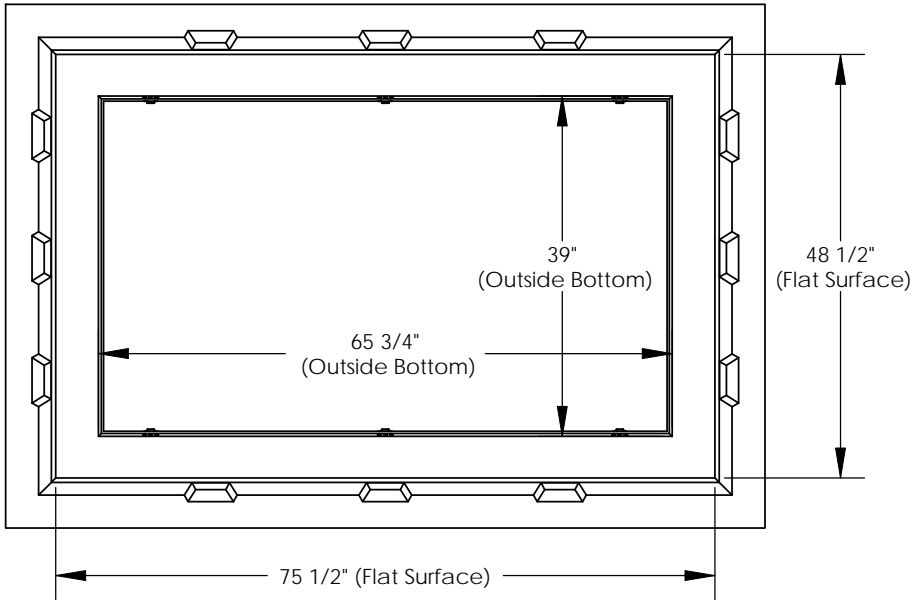

REVISIONS			
REV.	DESCRIPTION	DATE	APPROVED
REL-01		10/30/2007	

FN-138 Floating Nut Assemblies
6x

Includes:
6 - 3/8"-16x1/2" SS HH Bolts
6 - 3/8" Flat Washers

Nordic Fiberglass, Inc.
21415 US Hwy 75 NW, Warren, MN 56762
www.nordicfiberglass.com
218-745-5095 ph. --- 218-745-4990 fax

Customer Name: N/A		
DIMENSIONS ARE IN INCHES TOLERANCES: ANGLES $\pm 1^\circ$ FRACTIONAL $\pm 1/2$ ONE PLACE DECIMAL $\pm .060$ TWO PLACE DECIMAL $\pm .030$ THREE PLACE DECIMAL $\pm .015$		
MATERIAL		
DRAWN	R.L.J.	10/30/07
CHECKED	---	--/--

ND-350-MG-18EXT		
SIZE	ITEM ID:	REV.
A	02860.96	REL-01
SCALE:1:32	SHEET 1 OF 1	