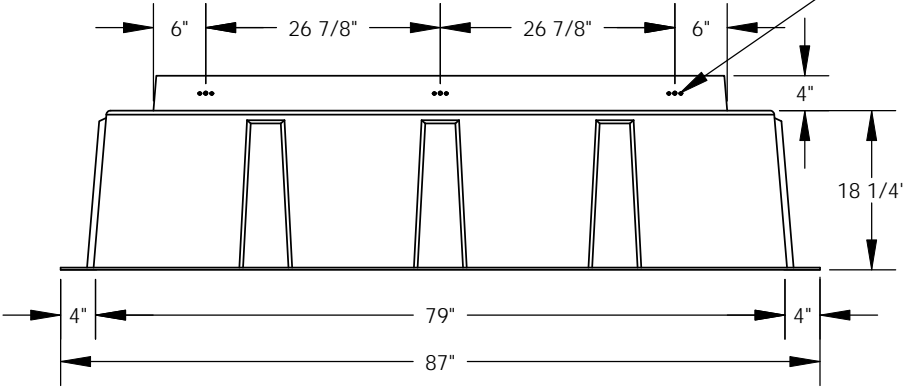

REVISIONS			
REV.	DESCRIPTION	DATE	APPROVED
REL-01		10/30/2007	

FN-138 Floating Nut Assemblies
6x

Includes:
6 - 3/8"-16x1/2" SS HH Bolts
6 - 3/8" Flat Washers

Nordic Fiberglass, Inc.
21415 US Hwy 75 NW, Warren, MN 56762
www.nordicfiberglass.com
218-745-5095 ph. --- 218-745-4990 fax

Customer Name: N/A		
DIMENSIONS ARE IN INCHES TOLERANCES: ANGLES $\pm 1^\circ$ FRACTIONAL $\pm 1/2$ ONE PLACE DECIMAL $\pm .060$ TWO PLACE DECIMAL $\pm .030$ THREE PLACE DECIMAL $\pm .015$		
MATERIAL		
DRAWN	R.L.J.	10/30/07
CHECKED	---	--/--

ND-350-MG-18EXT		
SIZE	ITEM ID:	REV.
A	02860.96	REL-01
SCALE:1:32	SHEET 1 OF 1	