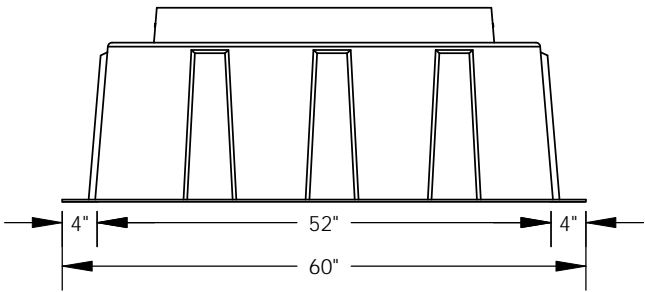

REVISIONS			
REV.	DESCRIPTION	DATE	APPROVED
REL-01		10/30/2007	

FN-138 Floating Nut Assemblies
6x

Includes:
6 - 3/8"-16x1/2" SS HH Bolts
6 - 3/8" Flat Washers

Nordic Fiberglass, Inc.
21415 US Hwy 75 NW, Warren, MN 56762
www.nordicfiberglass.com
218-745-5095 ph. --- 218-745-4990 fax

Customer Name: N/A		
DIMENSIONS ARE IN INCHES TOLERANCES: ANGLES $\pm 1^\circ$ FRACTIONAL $\pm 1/2$ ONE PLACE DECIMAL $\pm .060$ TWO PLACE DECIMAL $\pm .030$ THREE PLACE DECIMAL $\pm .015$		
MATERIAL		
DRAWN	R.L.J.	10/30/07
CHECKED	---	--/--

ND-350-MG-18EXT		
SIZE	ITEM ID:	REV.
A	02860.96	REL-01
SCALE:1:32	SHEET 1 OF 1	