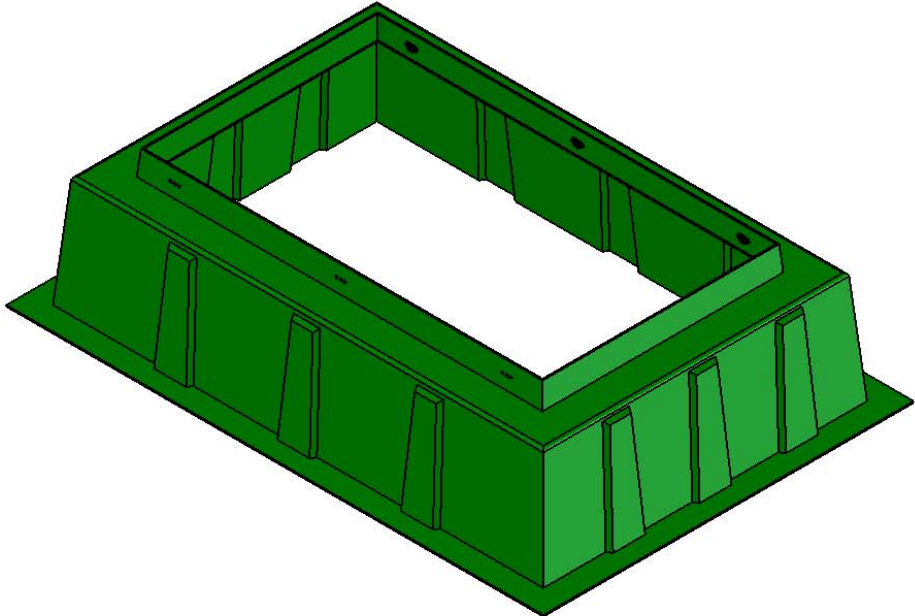

REVISIONS			
REV.	DESCRIPTION	DATE	APPROVED
REL-01		10/30/2007	

FN-138 Floating Nut Assemblies
6x

Includes:
6 - 3/8"-16x1/2" SS HH Bolts
6 - 3/8" Flat Washers

Nordic Fiberglass, Inc.
21415 US Hwy 75 NW, Warren, MN 56762
www.nordicfiberglass.com
218-745-5095 ph. --- 218-745-4990 fax

Customer Name: N/A		
DIMENSIONS ARE IN INCHES TOLERANCES: ANGLES $\pm 1^\circ$ FRACTIONAL $\pm 1/2$ ONE PLACE DECIMAL $\pm .060$ TWO PLACE DECIMAL $\pm .030$ THREE PLACE DECIMAL $\pm .015$		
MATERIAL		
DRAWN	R.L.J.	10/30/07
CHECKED	---	--/--

ND-350-MG-18EXT		
SIZE	ITEM ID:	REV.
A	02860.96	REL-01
SCALE:1:32	SHEET 1 OF 1	