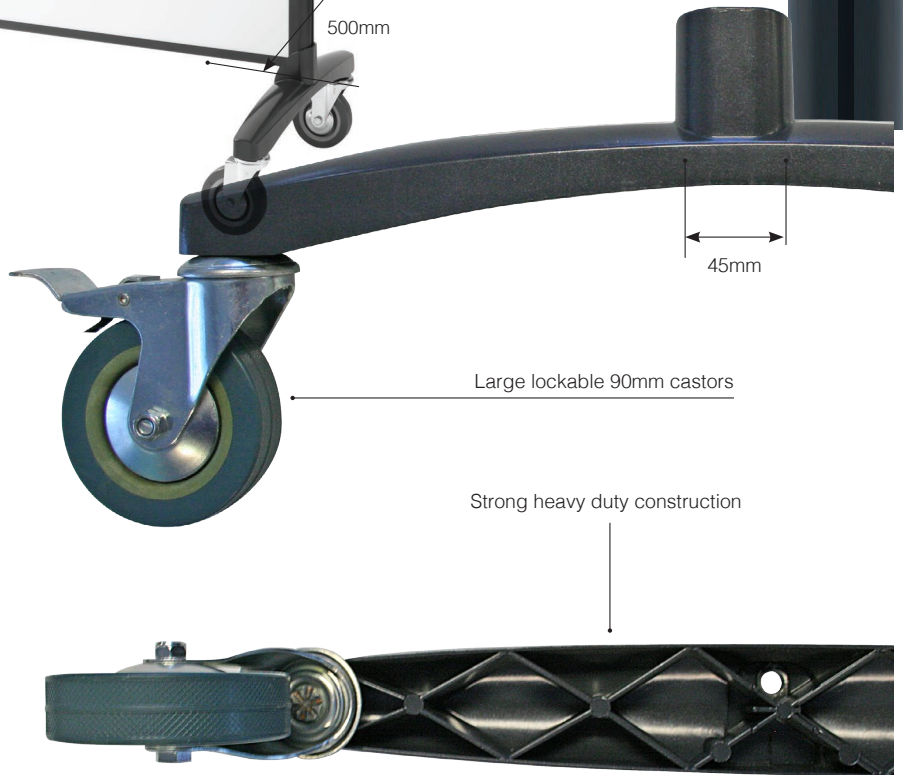

Copyright ©2018 Visionchart P/L