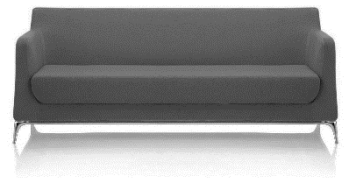

## ELLE

With beautifully curved lines, the ELLE range is a stunning representation of its name. Cleverly designed with comfort and style in mind, ELLE has a luxuriously padded seat offering superb comfort and aesthetic appeal.

Ideally suited to both formal and informal reception, waiting and breakout areas, ELLE imparts an ambience of warmth, comfort and style.

## features + options

Cast Aluminium Legs

### DIMENSIONS

	Nominal Dimensions:
1 seater	860w x 750d x 780h~
2 seater	1450w x 750d x 780h~
3 seater	1900w x 750d x 780h~