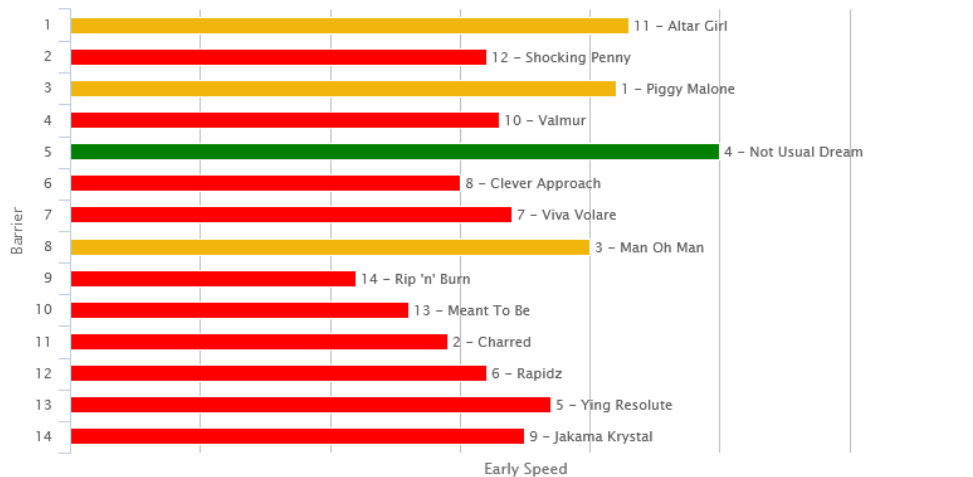

Green = on pace (lead trail). Orange = midfield. Red = back marker

R1 Evenflo 1400 – Maiden Three Year Old 1400 4.35pm

Tempo = Even

R2 First Global Logistics – Asendia 2100 – Maiden 2100 5.14pm

Tempo = Slow

R3 The Pond Premium Recruitment 1600 – Maiden 1600 5.51pm

Tempo = Slow

R4 Dunstan Feeds 1500 Championship Qualifier 1400 – Rating 65 1400 6.26pm

Tempo = Even

R5 Barfoot & Thompson Twilight Cup – Rating 72 1500 7.01pm