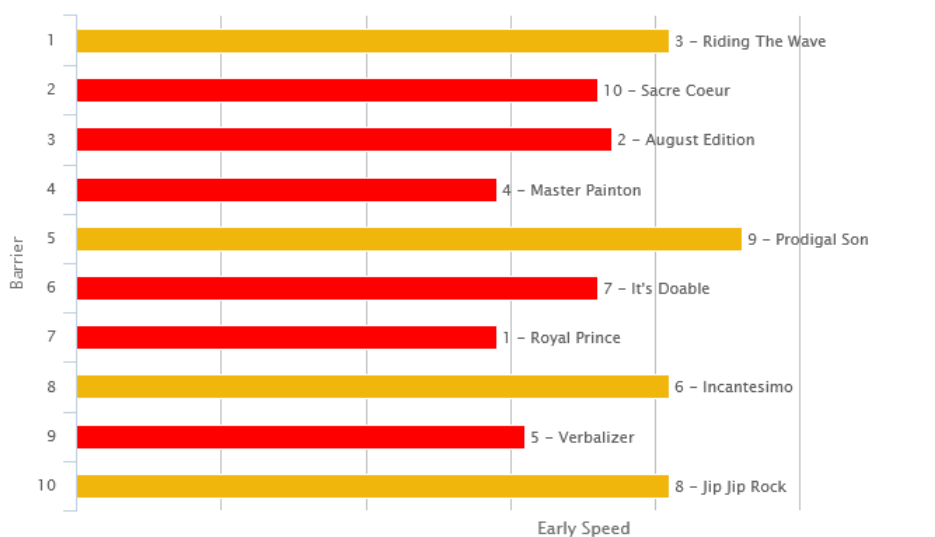

Green = on pace (lead trail). Orange = midfield. Red = back marker

R1 Evenflo 1400 – Maiden Three Year Old 1400 4.35pm

Tempo = Even

R2 First Global Logistics – Asendia 2100 – Maiden 2100 5.14pm

Tempo = Slow

R3 The Pond Premium Recruitment 1600 – Maiden 1600 5.51pm

Tempo = Slow

R4 Dunstan Feeds 1500 Championship Qualifier 1400 – Rating 65 1400 6.26pm

Tempo = Even

R5 Barfoot & Thompson Twilight Cup – Rating 72 1500 7.01pm

Tempo = Slow

R6 Cardinal Logistics 1600 – Rating 65 1600 7.36pm

Tempo = Slow