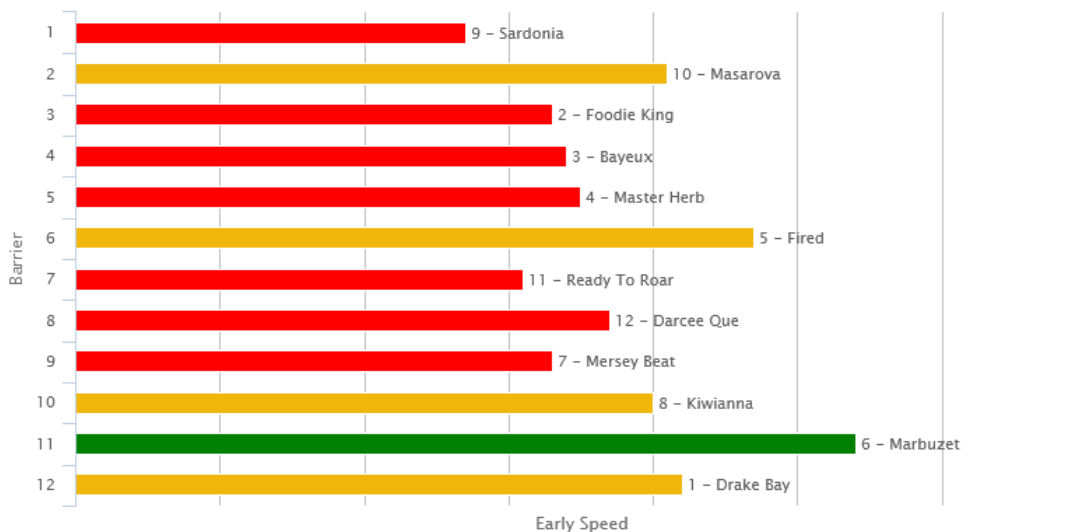

Green = on pace (lead trail). Orange = midfield. Red = back marker

R1 Evenflo 1400 – Maiden Three Year Old 1400 4.35pm

Tempo = Even

R2 First Global Logistics – Asendia 2100 – Maiden 2100 5.14pm

Tempo = Slow

R3 The Pond Premium Recruitment 1600 – Maiden 1600 5.51pm

Tempo = Slow

R4 Dunstan Feeds 1500 Championship Qualifier 1400 – Rating 65 1400 6.26pm

Tempo = Even

R5 Barfoot & Thompson Twilight Cup – Rating 72 1500 7.01pm