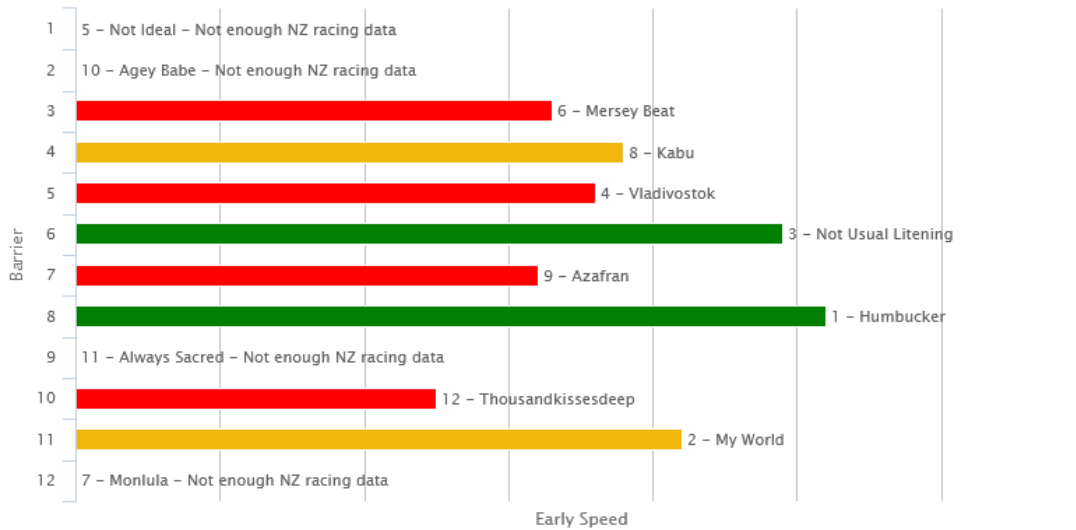

Auckland Racing Club

Speed Maps for Ellerslie – Thursday, 12 December (courtesy of Form Pro Ratings)

The speed maps are based on past performances and do not take into account draw, rider instructions or tactics. As these speed maps are created after acceptances, there might be scratchings included in the below speed maps.

Green = on pace (lead trail). Orange = midfield. Red = back marker

R1 Evenflo 1400 – Maiden Three Year Old 1400 4.35pm

Tempo = Even

R2 First Global Logistics – Asendia 2100 – Maiden 2100 5.14pm

Tempo = Slow