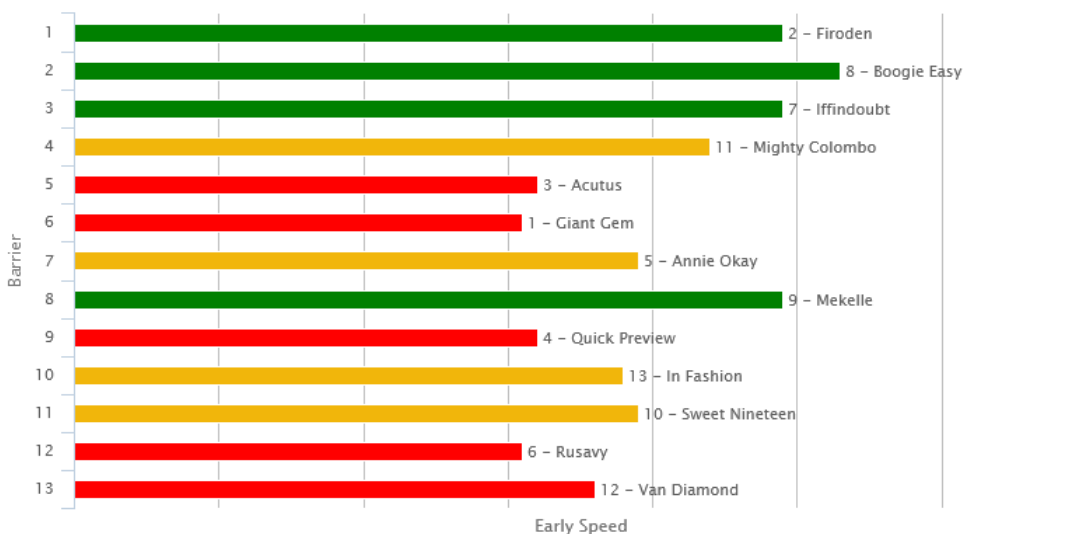

Green = on pace (lead trail). Orange = midfield. Red = back marker

R1 Evenflo 1400 – Maiden Three Year Old 1400 4.35pm

Tempo = Even

R2 First Global Logistics – Asendia 2100 – Maiden 2100 5.14pm

Tempo = Slow

R3 The Pond Premium Recruitment 1600 – Maiden 1600 5.51pm

Tempo = Slow

R4 Dunstan Feeds 1500 Championship Qualifier 1400 – Rating 65 1400 6.26pm

Tempo = Even

R5 Barfoot & Thompson Twilight Cup – Rating 72 1500 7.01pm