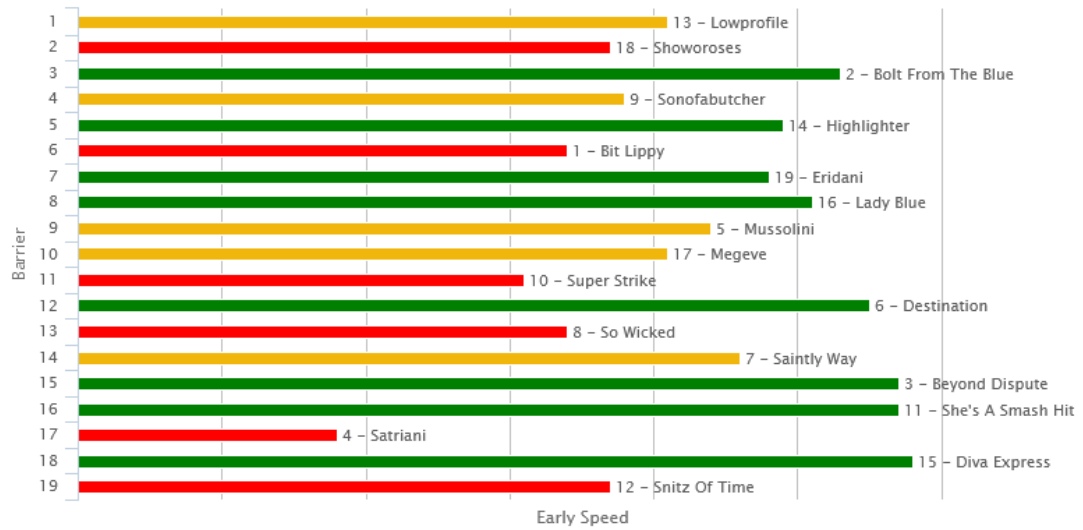

R4 Dunstan Feeds 1500 Championship Qualifier 1200 – Rating 65 1200

Tempo = Fast