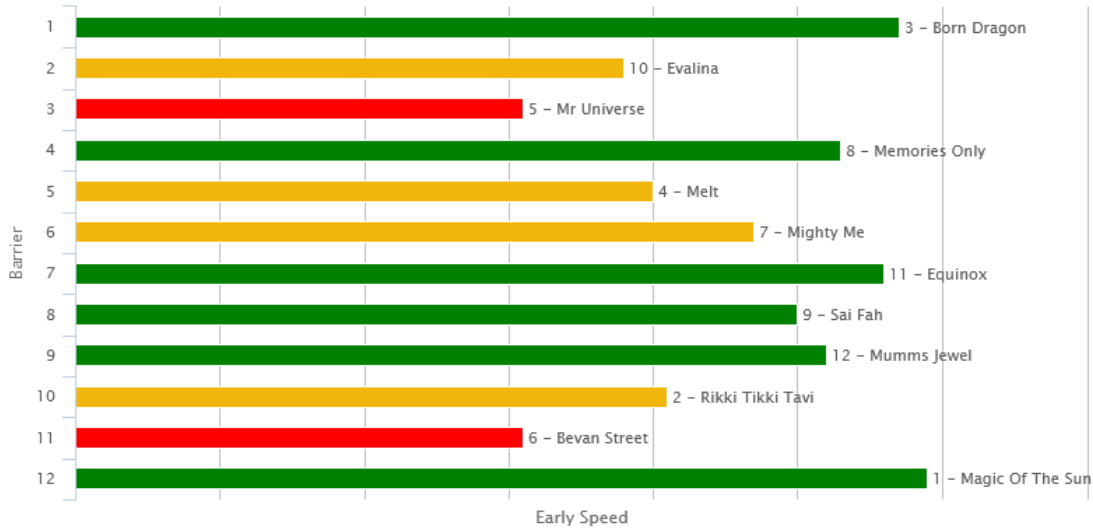

R3 Withers & Co Chartered Accountants 1100 – Rating 82 1100

Tempo = Fast