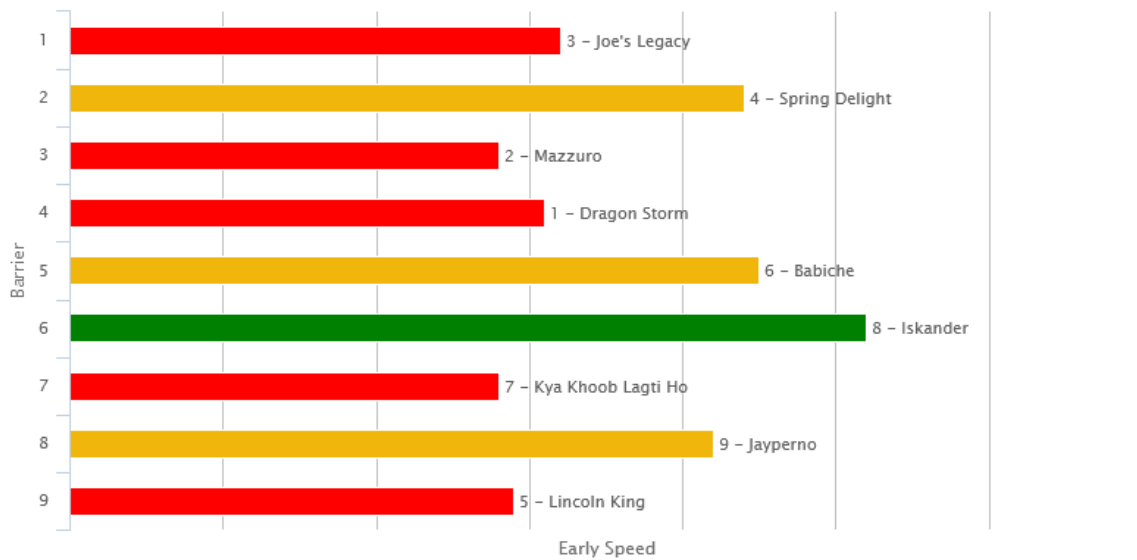

Auckland Racing Club

**Speed Maps for Ellerslie – Saturday, 30 November (courtesy of Form Pro Ratings)**

The speed maps are based on past performances and do not take into account draw, rider instructions or tactics. As these speed maps are created after acceptances, there might be scratchings included in the below speed maps.

**Green = on pace (lead trail). Orange = midfield. Red = back marker**

**R1 Dunstan Feeds Stayers Championship Qualifier 2100 – Rating 72 2100**

Tempo = Even

**R2 Executive Travel 1100 – Maiden 2yo 1100**