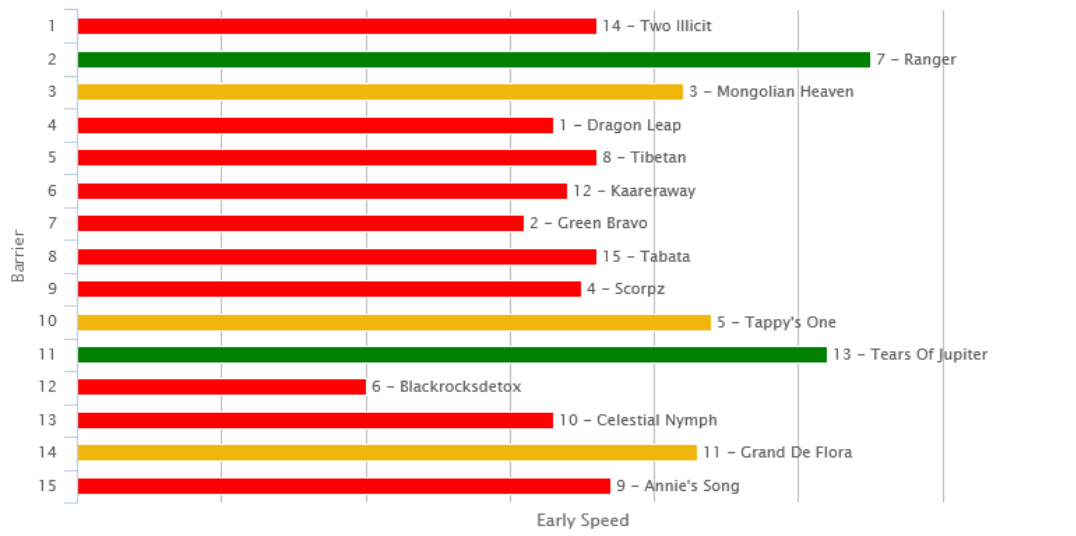

R5 Trevor Eagle Memorial 3YO – Three Year Old 1500 (Listed)

Tempo = Even