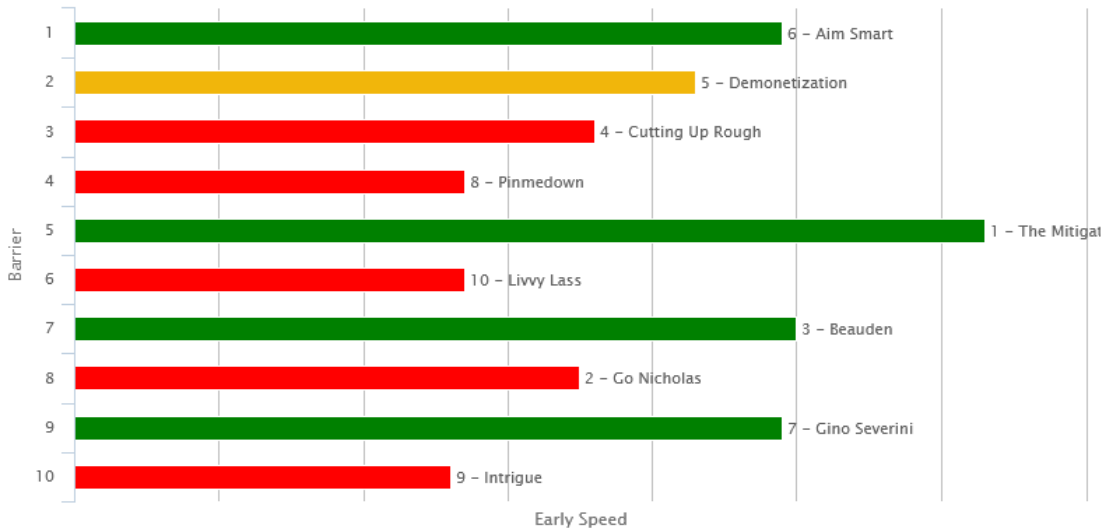

**Green = on pace (lead trail). Orange = midfield. Red = back marker**

**R1 Dunstan Feeds Stayers Championship Qualifier 2100 – Rating 72 2100**

Tempo = Even

**R2 Executive Travel 1100 – Maiden 2yo 1100**

No map provided due to lack of race data.

**R3 Withers & Co Chartered Accountants 1100 – Rating 82 1100**

Tempo = Fast

**R4 Dunstan Feeds 1500 Championship Qualifier 1200 – Rating 65 1200**

Tempo = Fast

**R5 Trevor Eagle Memorial 3YO – Three Year Old 1500 (Listed)**

Tempo = Even

**R6 Eagle Technology Stakes – Open 1600 (Group 3)**

Tempo = Even

**R7 Dunstan Feeds 1500 Championship Qualifier 1400 – Rating 72 1400**

Tempo = Even

**R8 Bentleys Chartered Accountants 1600 – Rating 65 1600**

Tempo = Slow