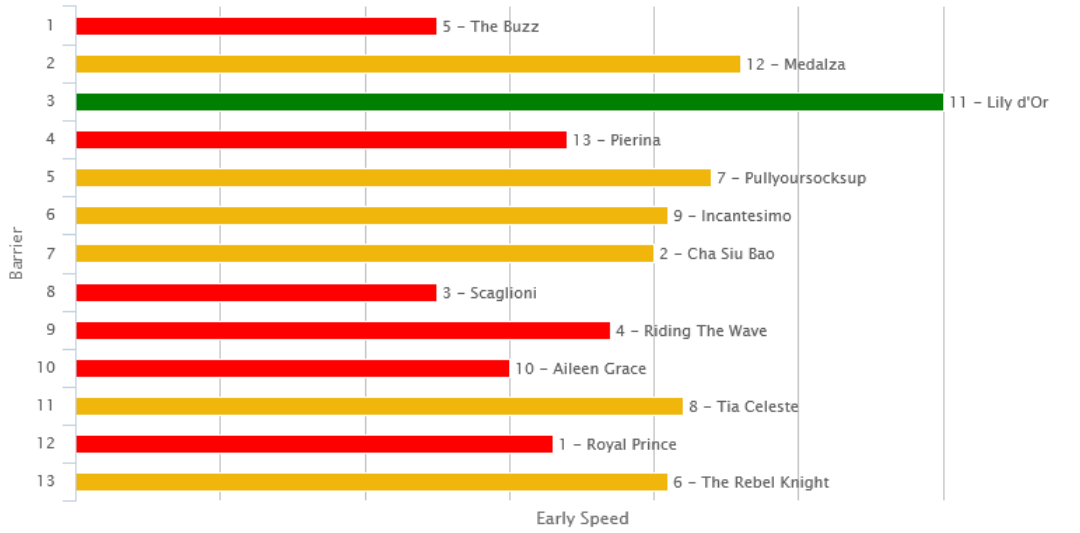

Tempo = Even

**R6 Eagle Technology Stakes – Open 1600 (Group 3)**

Tempo = Even

**R7 Dunstan Feeds 1500 Championship Qualifier 1400 – Rating 72 1400**

Tempo = Even

**R8 Bentleys Chartered Accountants 1600 – Rating 65 1600**

Tempo = Slow