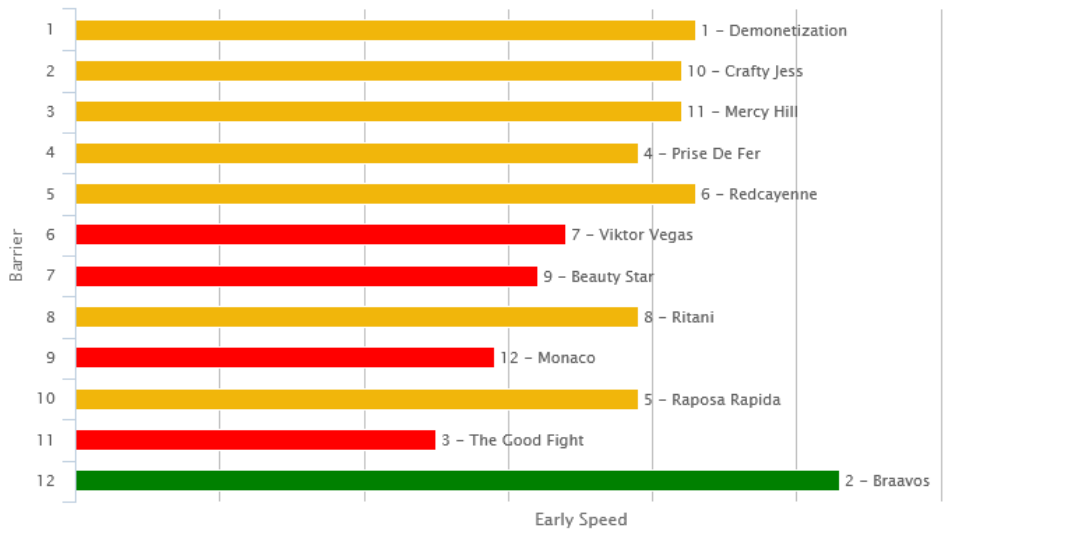

Green = on pace (lead trail). Orange = midfield. Red = back marker

R1 Wireless Rentals 1600 – Maiden Three Year Old 1600 2.48pm

Tempo = Slow

R2 TDDA 2200 – Rating 72 2200 3.24pm

Tempo = Even

R3 Dunstan Feeds Stayers Championship Qualifier 2200 – Rating 65 2200

3.59pm

Tempo = Even

R4 Mitchell Family Bonecrusher Stakes – Three Year Old 1400 (Group 3)

4.34pm

Tempo = Even

R5 Brookby Stables 1200 – Rating 72 1200 5.10pm

Tempo = Even

R6 Protecta Insurance 1200 – Open 1200 5.50pm

Tempo = Even

R7 Dunstan Feeds 1500 Championship Qualifier 1500 – Rating 82 1500

6.30pm

Tempo = Slow

R8 JR Webb & Son 2200 – Rating 82 2200

7.10pm

Tempo = Slow