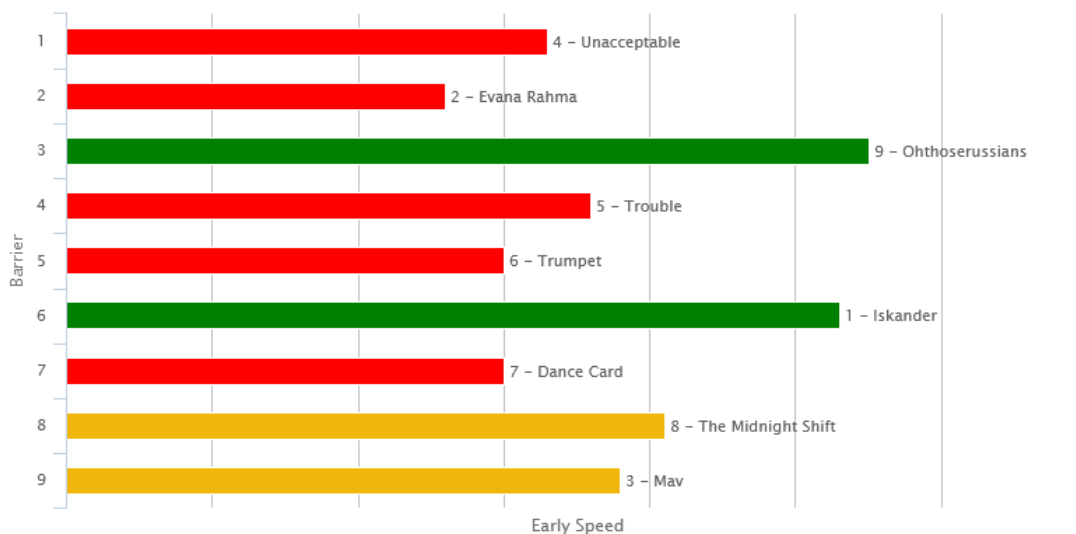

Green = on pace (lead trail). Orange = midfield. Red = back marker

R1 Wireless Rentals 1600 – Maiden Three Year Old 1600 2.48pm

Tempo = Slow

R2 TDDA 2200 – Rating 72 2200 3.24pm

Tempo = Even

R3 Dunstan Feeds Stayers Championship Qualifier 2200 – Rating 65 2200

3.59pm

Tempo = Even

R4 Mitchell Family Bonecrusher Stakes – Three Year Old 1400 (Group 3)

4.34pm

Tempo = Even

R5 Brookby Stables 1200 – Rating 72 1200 5.10pm

Tempo = Even

R6 Protecta Insurance 1200 – Open 1200 5.50pm