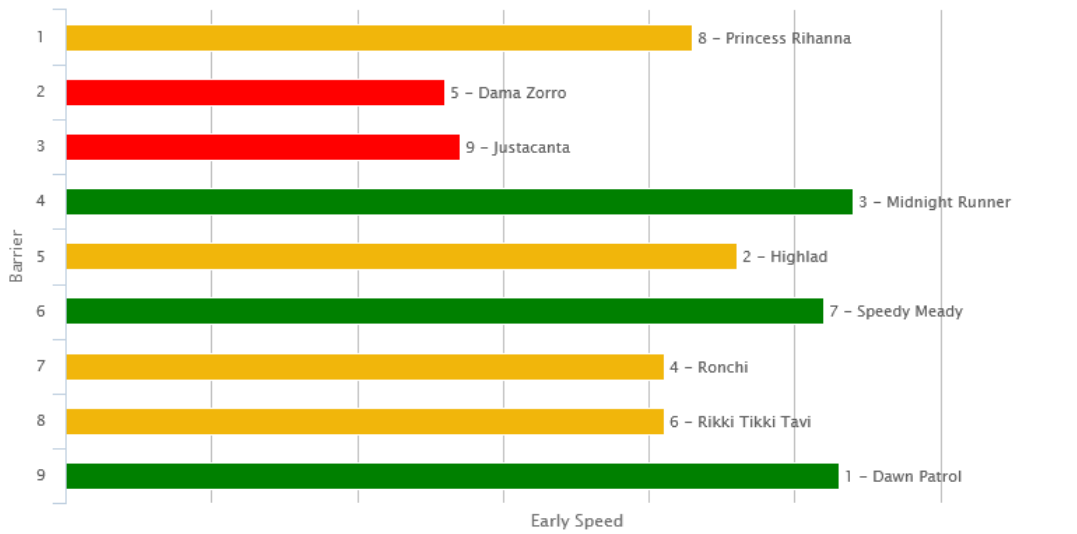

Green = on pace (lead trail). Orange = midfield. Red = back marker

R1 Wireless Rentals 1600 – Maiden Three Year Old 1600 2.48pm

Tempo = Slow

R2 TDDA 2200 – Rating 72 2200 3.24pm

Tempo = Even

R3 Dunstan Feeds Stayers Championship Qualifier 2200 – Rating 65 2200

3.59pm

Tempo = Even

R4 Mitchell Family Bonecrusher Stakes – Three Year Old 1400 (Group 3)

4.34pm

Tempo = Even

R5 Brookby Stables 1200 – Rating 72 1200 5.10pm

Tempo = Even

R6 Protecta Insurance 1200 – Open 1200 5.50pm

Tempo = Even

R7 Dunstan Feeds 1500 Championship Qualifier 1500 – Rating 82 1500

6.30pm

Tempo = Slow

R8 JR Webb & Son 2200 – Rating 82 2200

7.10pm

Tempo = Slow