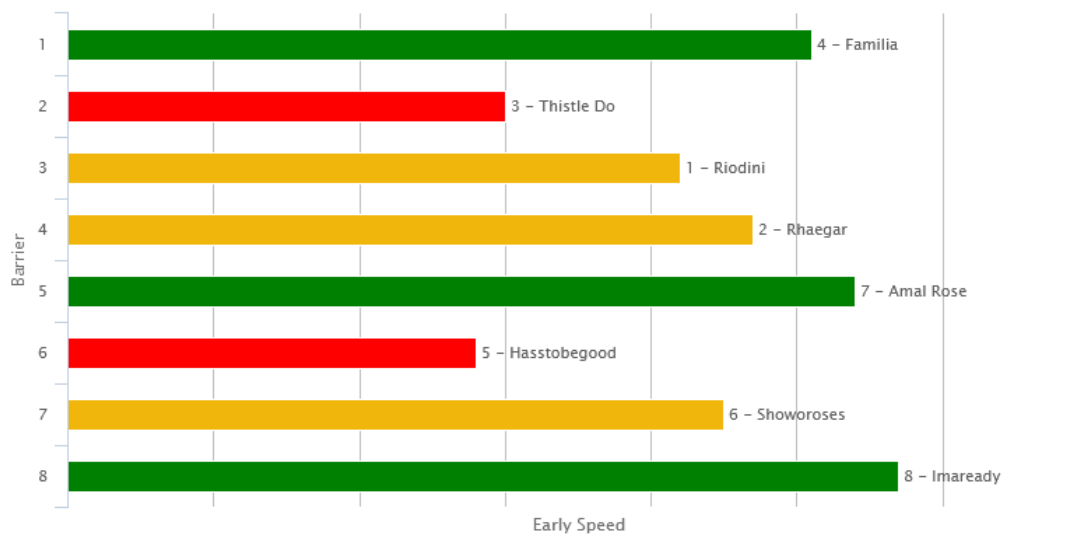

Green = on pace (lead trail). Orange = midfield. Red = back marker

R1 Wireless Rentals 1600 – Maiden Three Year Old 1600 2.48pm

Tempo = Slow

R2 TDDA 2200 – Rating 72 2200 3.24pm

Tempo = Even

R3 Dunstan Feeds Stayers Championship Qualifier 2200 – Rating 65 2200

3.59pm

Tempo = Even

R4 Mitchell Family Bonecrusher Stakes – Three Year Old 1400 (Group 3)

4.34pm

Tempo = Even

R5 Brookby Stables 1200 – Rating 72 1200 5.10pm

Tempo = Even

R6 Protecta Insurance 1200 – Open 1200 5.50pm

Tempo = Even

R7 Dunstan Feeds 1500 Championship Qualifier 1500 – Rating 82 1500

6.30pm

Tempo = Slow

R8 JR Webb & Son 2200 – Rating 82 2200

7.10pm

Tempo = Slow