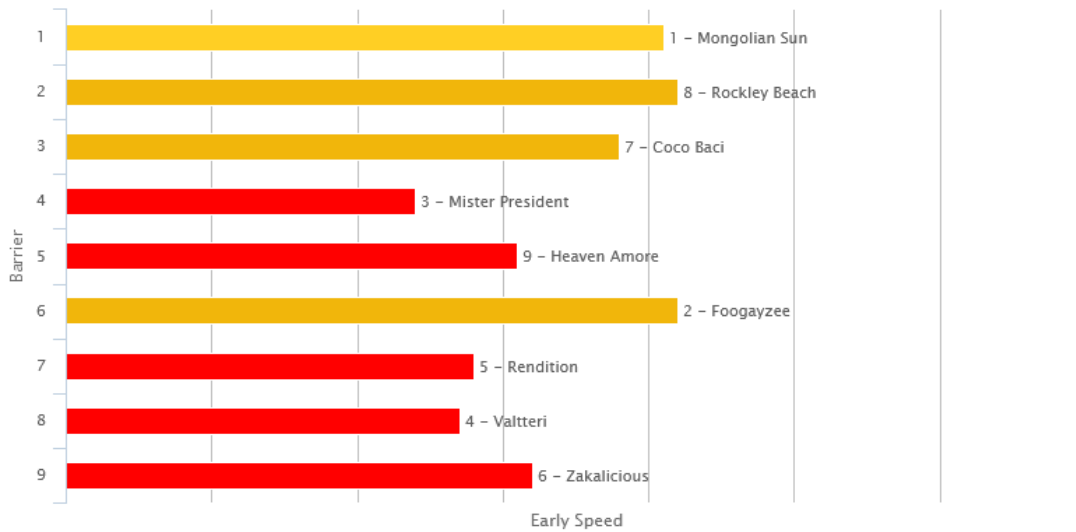

Auckland Racing Club

Speed Maps for Ellerslie – Saturday, 7 December (courtesy of Form Pro Ratings)

The speed maps are based on past performances and do not take into account draw, rider instructions or tactics. As these speed maps are created after acceptances, there might be scratchings included in the below speed maps.

Green = on pace (lead trail). Orange = midfield. Red = back marker

R1 Wireless Rentals 1600 – Maiden Three Year Old 1600 2.48pm

Tempo = Slow

R2 TDDA 2200 – Rating 72 2200 3.24pm

Tempo = Even

R3 Dunstan Feeds Stayers Championship Qualifier 2200 – Rating 65 2200

3.59pm

Tempo = Even

R4 Mitchell Family Bonecrusher Stakes – Three Year Old 1400 (Group 3)

4.34pm

Tempo = Even

R5 Brookby Stables 1200 – Rating 72 1200 5.10pm

Tempo = Even

R6 Protecta Insurance 1200 – Open 1200 5.50pm