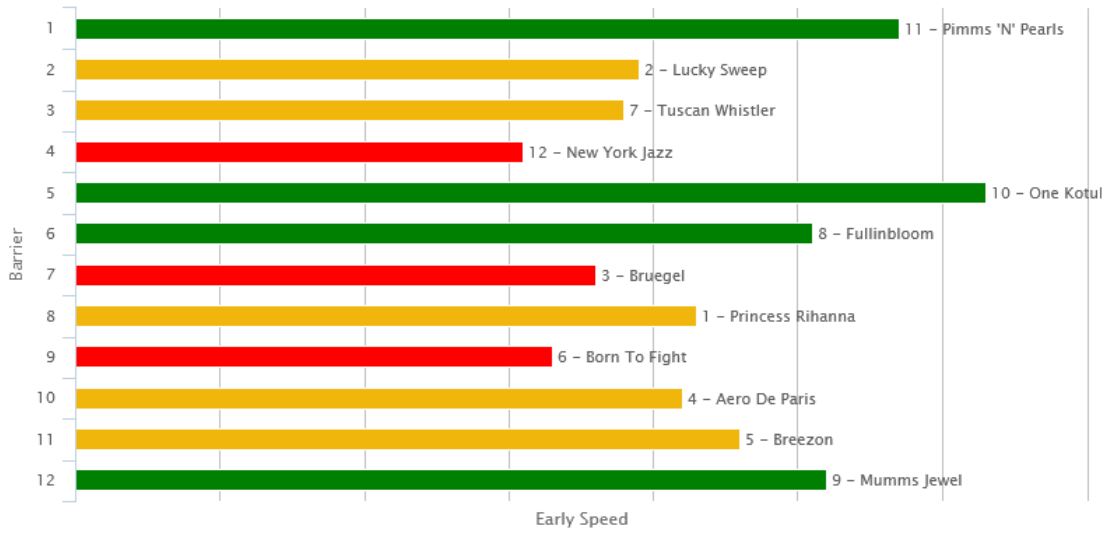

Green = on pace (lead trail). Orange = midfield. Red = back marker

R1 Wireless Rentals 1600 – Maiden Three Year Old 1600 2.48pm

Tempo = Slow

R2 TDDA 2200 – Rating 72 2200 3.24pm

Tempo = Even

R3 Dunstan Feeds Stayers Championship Qualifier 2200 – Rating 65 2200

3.59pm

Tempo = Even

R4 Mitchell Family Bonecrusher Stakes – Three Year Old 1400 (Group 3)

4.34pm

Tempo = Even

R5 Brookby Stables 1200 – Rating 72 1200 5.10pm

Tempo = Even

R6 Protecta Insurance 1200 – Open 1200 5.50pm

Tempo = Even

R7 Dunstan Feeds 1500 Championship Qualifier 1500 – Rating 82 1500

6.30pm

Tempo = Slow

R8 JR Webb & Son 2200 – Rating 82 2200

7.10pm

Tempo = Slow