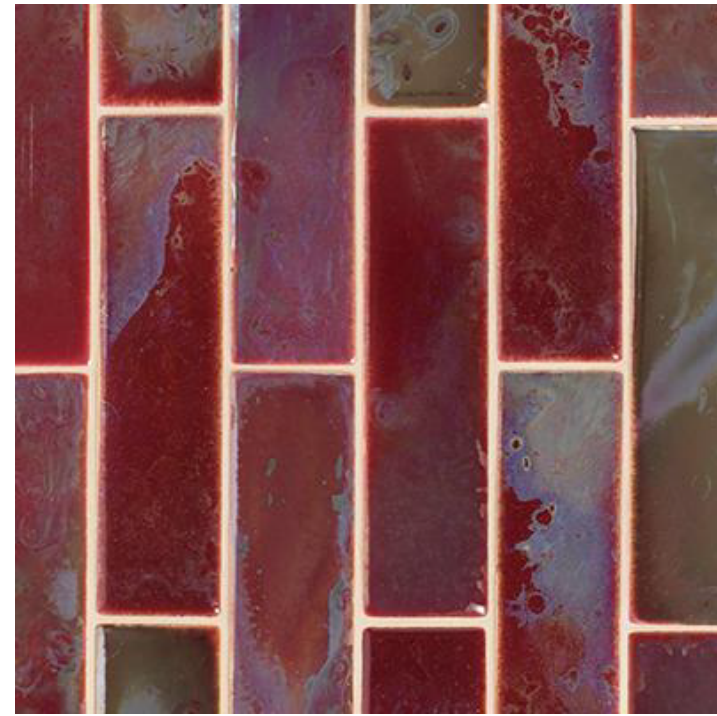

Luster Glazes

Yellow Submarine

Autumn Leaves

Ruby Sky

Spanish Eyes

Parrot Cay

Rainforest

Margaritaville

Tapestry

Thunder Road

After Midnight