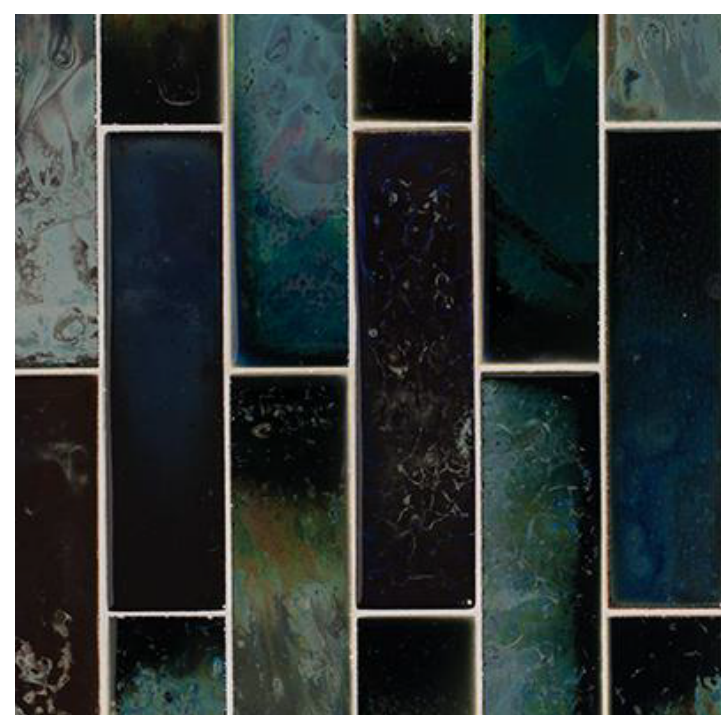

Luster Glazes

Yellow Submarine

Autumn Leaves

Ruby Sky

Spanish Eyes

Parrot Cay

Rainforest

Margaritaville

Tapestry

Thunder Road

After Midnight