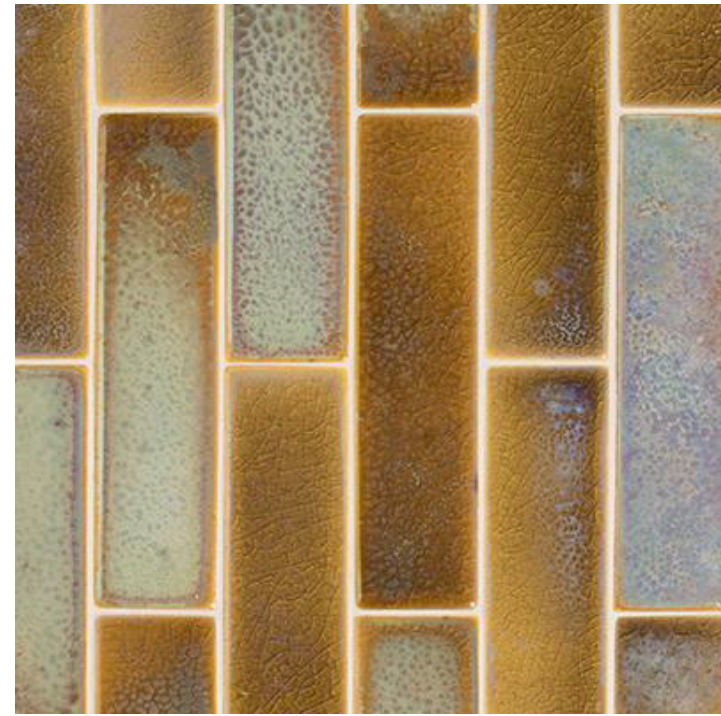

Luster Glazes

Yellow Submarine

Autumn Leaves

Ruby Sky

Spanish Eyes

Parrot Cay

Rainforest

Margaritaville

Tapestry

Thunder Road

After Midnight