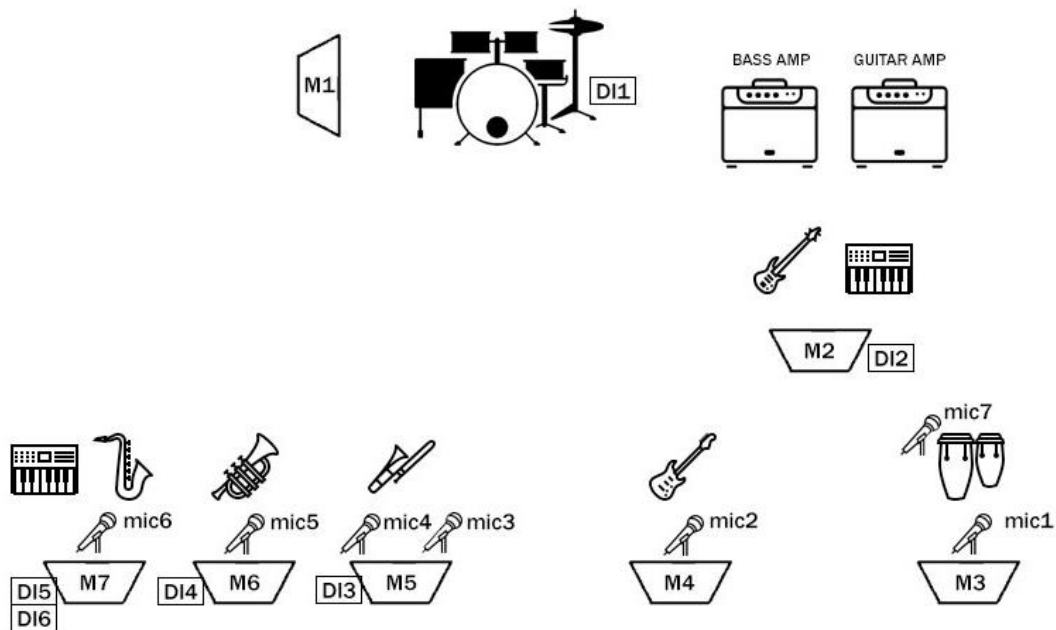

Koen de Jong (Tenor Saxophone, Synth)

Mics

1. Lead Vocal
2. Lead Vocal
3. Backing vocal
4. Trombone
5. Trumpet
6. Sax
7. Conga's

Monitor speakers

1. Bass, Guitar
2. Bass, Guitar, Keys
3. Vocals, Guitar
4. Vocals, Guitar, Keys
5. Vocals, Horns, Bass, Guitar
6. Horns, Bass, Guitar
7. Horns, Synth, Bass, Guitar

DI

1. Drum triggers
2. Synth bass KORG
3. Tc helicon (DI optional)
4. Tc helicon (DI optional)
5. Tc helicon (DI optional)
6. Synth

Channel list

1	Kick in	Shure Beta 91
2	Kick out	Shure Beta 52
3	Snare top	Shure Beta 57
4	Snare bottom	Shure SM 57
5	Tom	MD421/e604
6	Floor tom	MD421/e604
7	OH L	Neumann KM184/C414
8	OH R	Neumann KM184/C414
9	Hihat	Neumann KM184
10	Drum triggers	DI
11	Bass DI	DI
12	Bass Mic	EV RE20/MD421
13	Synth Bass	DI
14	Guitar	Shure SM 57/RE20/C414
15	Saxophone	Shure SM 57 + TC Helicon (<i>Helicon brought by band</i>) (<i>DI optional</i>)
16	Trumpet	Shure SM 57 + TC Helicon (<i>Helicon brought by band</i>) (<i>DI optional</i>)
17	Trombone	Shure SM 57 + TC Helicon (<i>Helicon brought by band</i>) (<i>DI optional</i>)
18	Lead Vocal 1	KMS 105/Shure SM58
19	Lead Vocal 2	KMS 105/Shure SM58
20	Backing 2	Shure Beta 58
21	Conga's	Shure SM 57