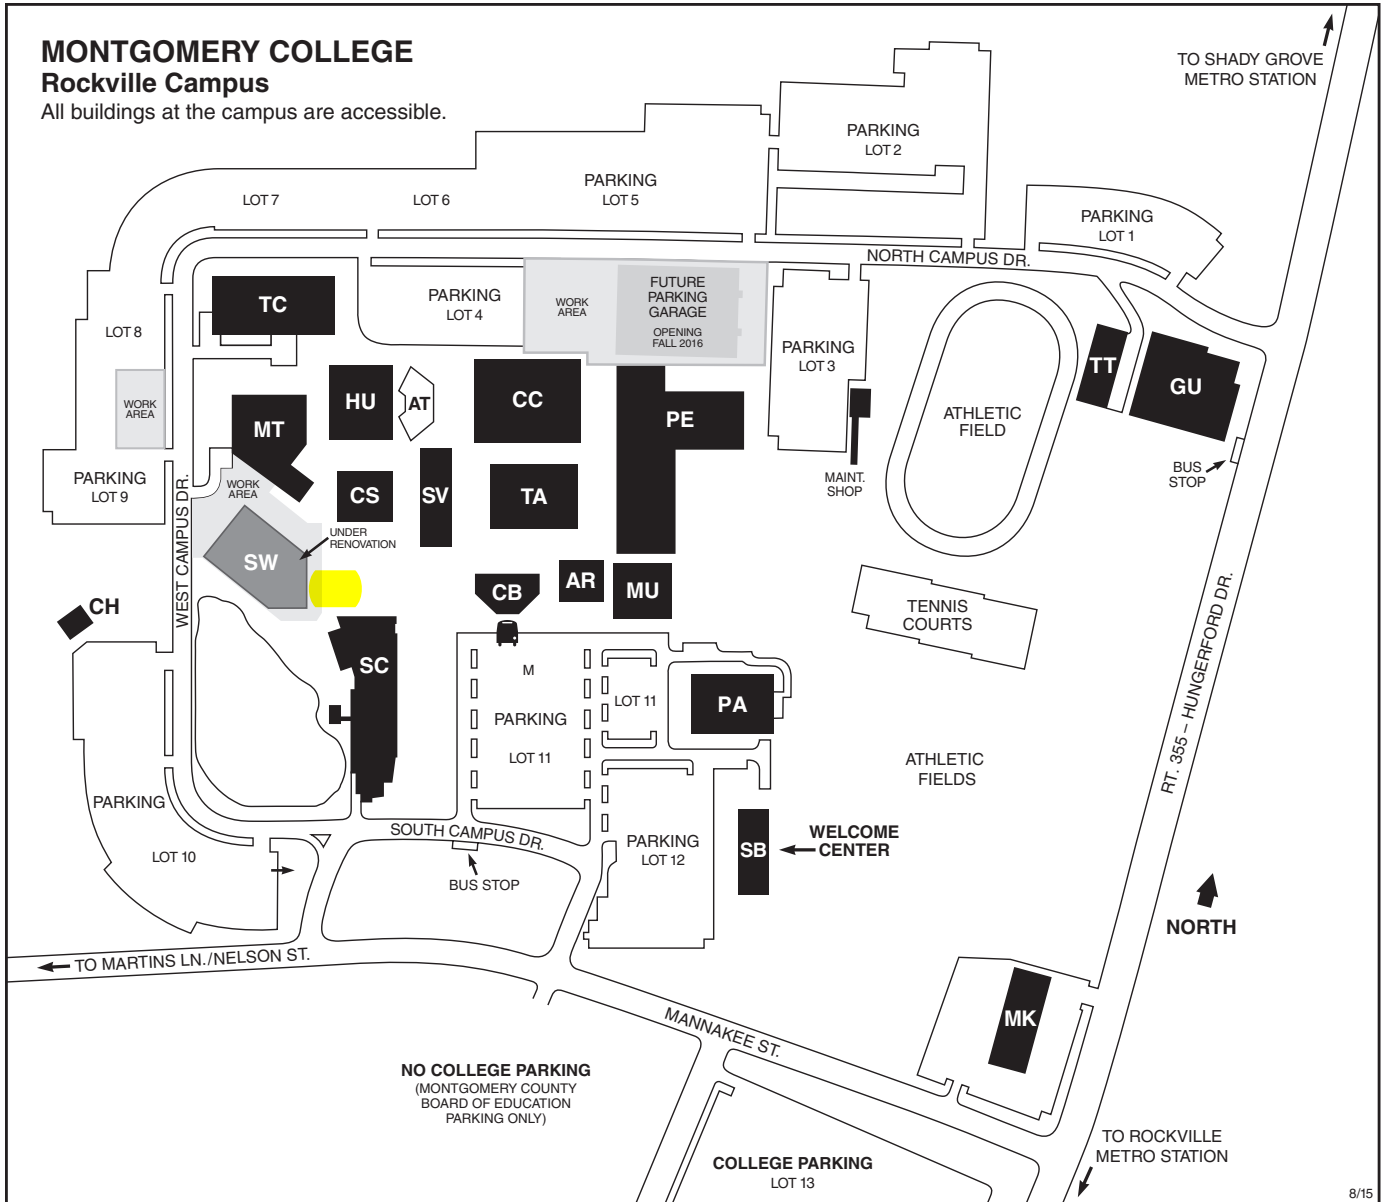

MONTGOMERY COLLEGE

Rockville Campus

Montgomery College Rockville Campus

51 Mannakee Street
Rockville, MD 20850
240-567-5000; TTY 301-294-9672
montgomerycollege.edu

For updates to campus maps, visit
montgomerycollege.edu/maps

Legend of Buildings

(as of August 2015)

- AR Paul Peck Art Building
- AT Amphitheatre
- CB Counseling and Advising Building
 - Security Office

- CC Campus Center
 - Bookstore
 - Cafeteria
 - Workforce Development & Continuing Education Office (WD&CE)
- CH Child Care Center
- CS Computer Science Building
- GU Homer S. Gudelsky Institute for Technical Education
- HU Humanities Building
- MK Mannakee Building
 - Central Services
- MT Gordon and Marilyn Macklin Tower
- MU Music Building

- PA Robert E. Parilla Performing Arts Center
- PE Physical Education Center
- SB South Campus Instruction Building
 - Welcome Center
- SC Science Center
- SV Student Services Building
 - Admissions Office
- SW Science West Building¹
- TA Theatre Arts Building
- TC Technical Center
- TT Interim Technical Training Center