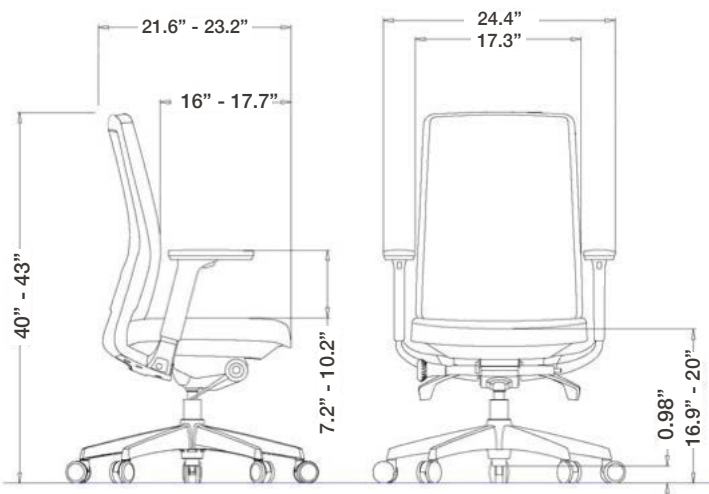

## Specifications

Frame Construction

Molded Nylon Frame, Mesh Fabric Back

Fabric Seat

Molded Polyurethane Foam Cushion, Sliding Seat Pan

Features

3D Armrest, 4 Position Locking Mechanism, Adjustable Lumbar Support

Dimensions

27" Nylon Base, 60 MM Soft Casters

Certification

Meets or exceeds ANSI/BIFMA requirements