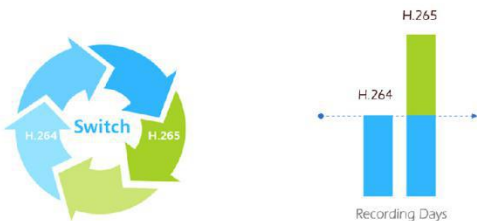

4K H.265 Pro NVR 7000 Series

KEY FEATURES

- ▶ **Powerful Decoding Capacity** (Maximum supporting 16*1080P or 32*720P network cameras viewing at the same time.)
- ▶ **HDMI & VGA** (Providing both HDMI and VGA ports for users to choose according to their monitor types.)
- ▶ **4*3.5" HDD** (4 SATA of 3.5" HDD, providing 10TB capacity for each HDD, up to 40TB total hard disk storage.)
- ▶ **Dual LAN Interfaces** (Designed for three network working modes as Multi-address, Load Balance and Net Fault-tolerance.)
- ▶ **Video Content Analysis** (With 10 detection modes, VCA greatly enhances the performance bringing comprehensive surveillance functions.)

H.265+H.264

Smartly figure out and switch between H.264 and H.265 automatically. It will extend the days to save recording file with H.265 than with other compressions.

Powerful Decoding Capacity

Maximum support up to 16*1080P or 32*720P network cameras viewing at the same time.

4K Video Viewing Experience

Milesight 4K H.265 Pro NVR 7000 Series supports up to 4K definition (3840*2160, effectively four times that of Full HD) live viewing, playback and recording, providing users with ultra-high-definition video viewing experience.