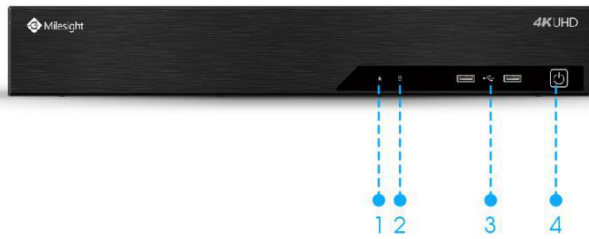

Interfaces

1. Run Indicator   2. HDD Indicator   3. USB   4. Power Light
5. LAN1   6. LAN2   7. Audio Out   8. Audio In
9. RS-232   10. VGA   11. HDMI   12. USB
13. RS-485   14. Alarm Out   15. Alarm In   16. Power