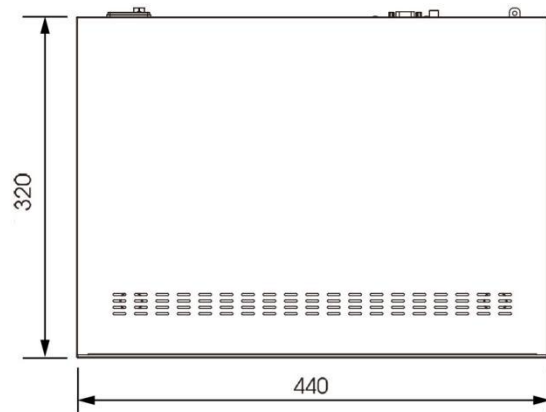

4K H.265 Pro NVR 7000 Series

Interfaces

1. Run Indicator   2. HDD Indicator   3. USB   4. Power Light
5. LAN1   6. LAN2   7. Audio Out   8. Audio In
9. RS-232   10. VGA   11. HDMI   12. USB
13. RS-485   14. Alarm Out   15. Alarm In   16. Power

Installation of HDDs

Structure Diagrams

Units: mm

Naming Convention

Milesight Technology Co.,Ltd. | www.milesight.com

Contact Us : sales@milesight.com   support@milesight.com

Add : 220 NE 51st Street, Oakland Park, Florida 33334, USA
Tel : +1-800-561-0485

Add : 925, Anyang SK V1 Center, LS -ro 116beon-gil, Dongan-gu, Anyang-si, Korea
Tel : +82-31-990-7772

Add : No.23 Wanghai Road, 2nd Software Park, Xiamen, China
Tel : +86-592-5922772