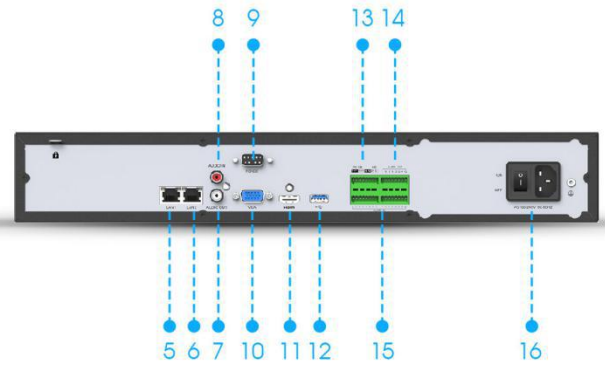

RAID 0/1/5/6/10

RAID (Redundant Array of Independent Disks) is a method of combining hard disks as a logical unit to achieve redundancy and greater speed of writing and reading data.

RAID Type	No. of hard disk drives required	Total Storage Space
RAID 10	4, 6, 8	n/2
RAID 6	≥ 4	n-2
RAID 5	≥ 3	n-1
RAID 1	2	n/2
RAID 0	≥ 2	n

4K H.265 Pro NVR 7000 Series

Interfaces

- 1. Run Indicator 2. HDD Indicator 3. USB 4. Power Light
- 5. LAN1 6. LAN2 7. Audio Out 8. Audio In
- 9. RS-232 10. VGA 11. HDMI 12. USB
- 13. RS-485 14. Alarm Out 15. Alarm In 16. Power