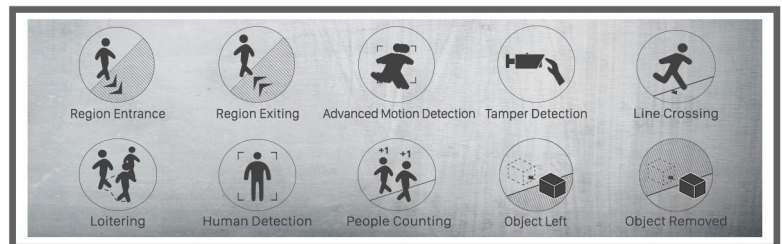

2/4/5 Megapixel H.265 Mini Bullet Network Camera

MS-C2963-(R)PB/MS-C4463-PB/
MS-C5363-(H)PB

KEY FEATURES

- ▶ **Smart Stream** (Bandwidth, storage and bit rate are saved with Smart Stream On, eg, H.265+ saves 70%~80% bandwidth that of H.264.)
- ▶ **Powerful IR LEDs** (Equipped with 3rd generation dot matrix IR LEDs, guaranteeing excellent image quality, long lifespan and energy efficiency.)
- ▶ **Advanced Functions** (Boasting to support various advanced functions such as HLC, Defog, ROI.)
- ▶ **256G** (Supporting ultra-large external microSD/SDHC/SDXC card storage up to 256G.)
- ▶ **Adjustable 3-Axis Bracket** (Providing a robust mounting platform for angle adjustments on a 3-axis plane.)

Video Content Analysis

Milesight VCA with 10 detection modes provides advanced, accurate smart video analysis for Milesight network cameras, enabling the comprehensive surveillance function and quicker response to different monitoring scenes.

140dB Super WDR

Milesight's sensor-based WDR technology allows the camera to record greater scene details with true color reproduction even under the extreme back light and high contrast conditions. The ratio that the brightest light signal values divided by the darkest light signal values is up to 140dB.

Weather-proof Design

For easy management and weather resistant, the camera is also equipped with a mounting bracket that conceals the cable within, offering a well-rounded protection of the cable from any water, dust or shock damages.