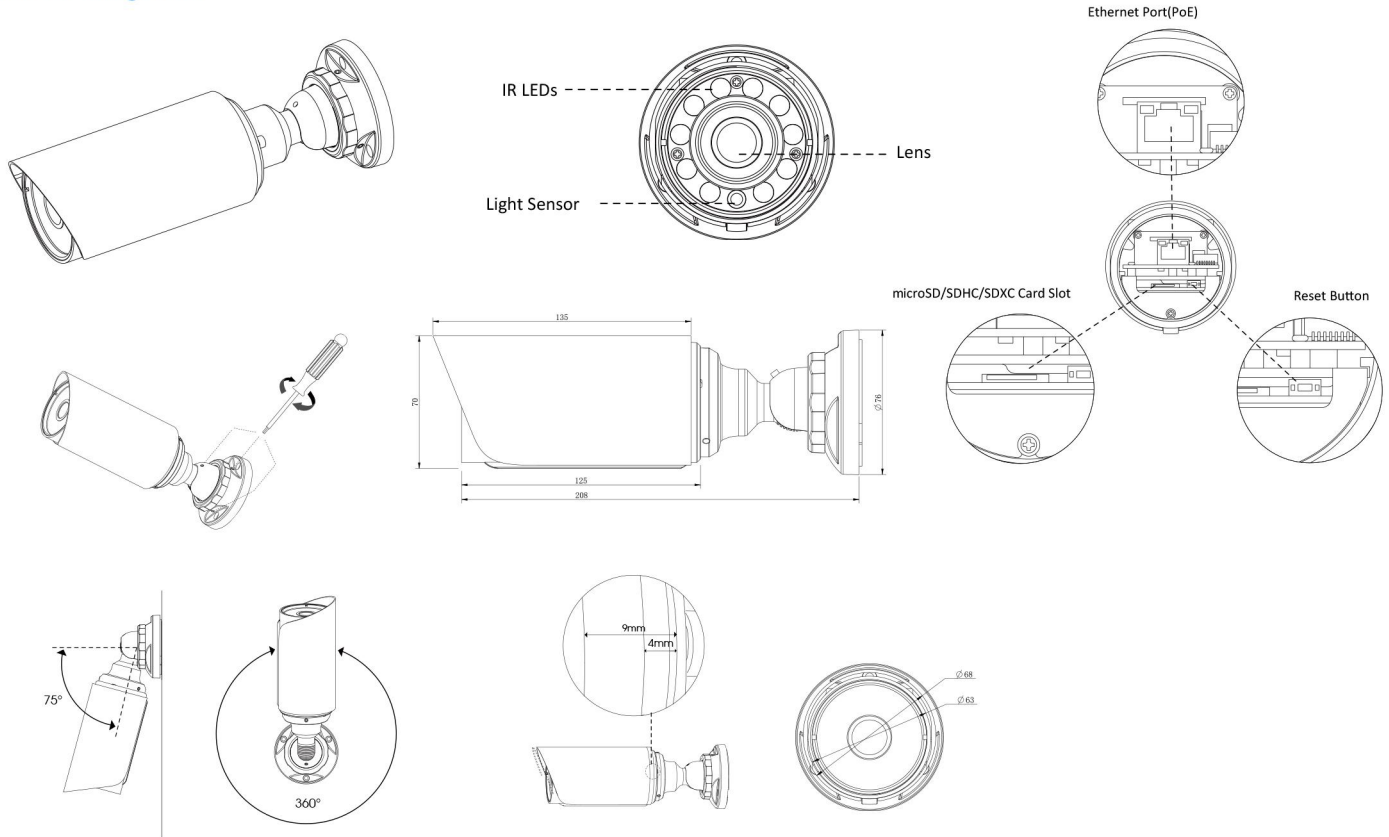

H.265 Mini Bullet Network Camera

Structure Diagrams

Units: mm

Accessories Support

A01 Pole Mount

Weight: 720g
Dimensions: 170*51.5*152.6mm

A02 Internal Corner Bracket

Weight: 540g
Dimensions: 170*23.2*205.3mm

A03 External Corner Bracket

Weight: 900g
Dimensions: 170*152.6*76.3mm

A63 Junction Box

Weight: 620g
Dimensions: 134*127*40mm

Naming Convention

Milesight Technology Co.,Ltd. | www.milesight.com

Contact Us: sales@milesight.com support@milesight.com