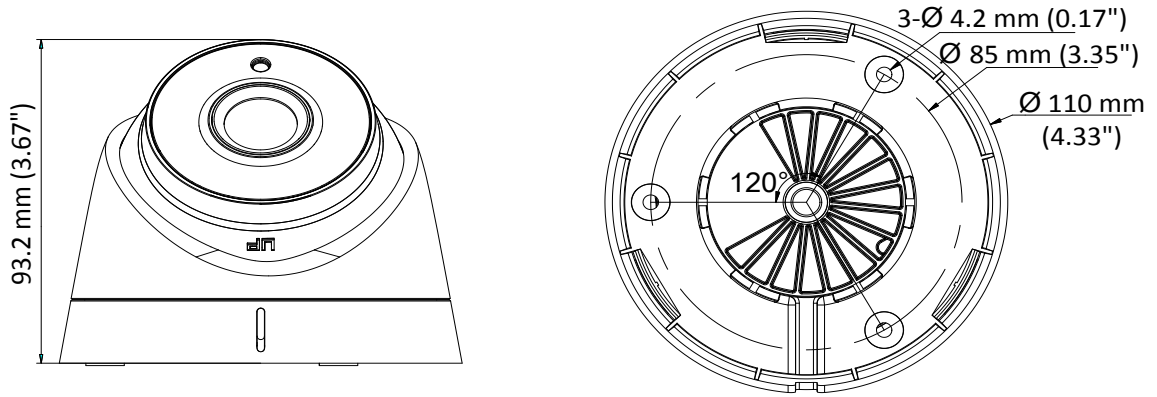

Order Model

DS-2CE56H0T-IT1E

Dimension