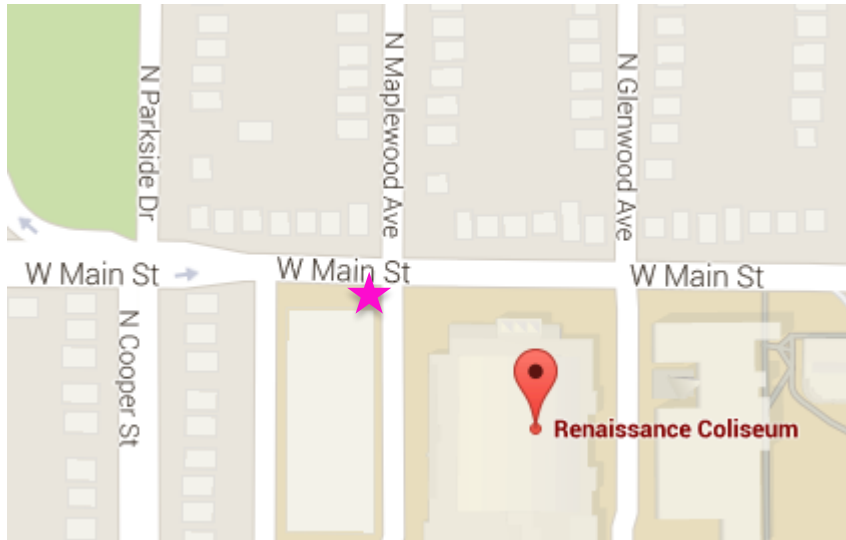

Emergency Meeting Places

Emergency Meeting Place for Central Illinois Regional

The picture on the bottom right is the floor plan of the Renaissance Coliseum at Bradley University, the site of the Illinois Central Regional. The picture on the top left is where the team will meet in case of any emergency that would require everyone to exit the pavilion. For example, a fire. The picture on the bottom left is of our meeting place as seen from the in front of the Renaissance Coliseum.