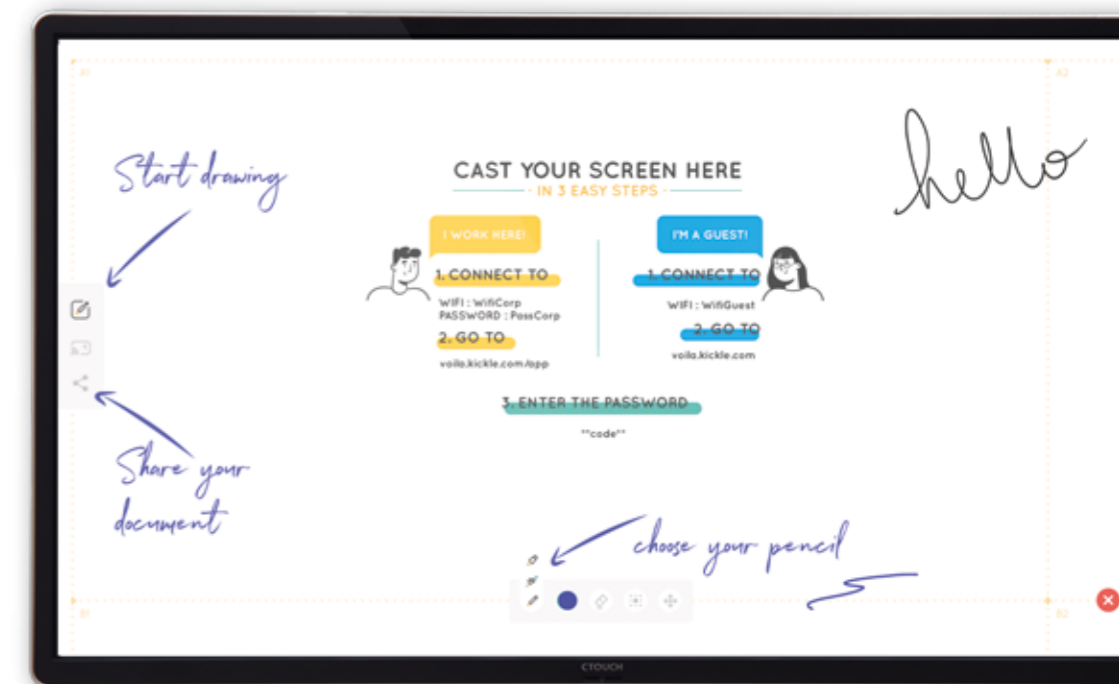

Share, inspire, have fun!
With CTOUCH by your side.

CTOUCH®