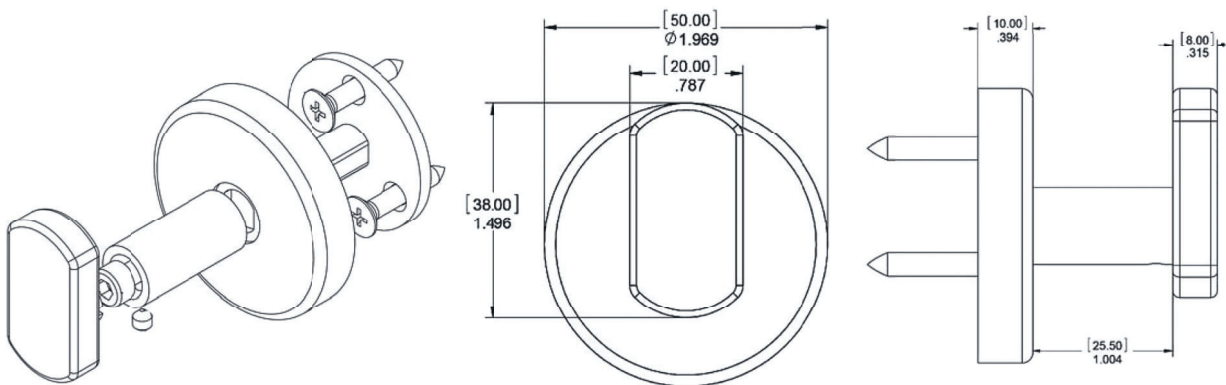

2000 ANELLO COLLECTION ROBE HOOKS

Modern Transitional

sales@preferredbathinc.com

www.preferredbathinc.com

(336) 904-6248

STRONG MODERN CONSTRUCTION

- Superior And Strong Mounting System
- Two Screws Used To Prevent Rotation

HARDWARE INCLUDED

- Cover Flange - 1
- Cap Hook - 1
- Post - 1
- Mounting Bracket - 1
- All Stainless Steel Mounting Hardware and Wall Anchors Included

PART NUMBERS

FINISH

2000-PC	Polished Chrome
2000-BN	Brushed Nickel
2000-ORB	Oil Rubbed Bronze

WALL MOUNTED VERSION

INSTALLATION:

Attach mounting bracket to wall with mounting screws. Slide flange and post over bracket and tighten set screw. Our mounting brackets are designed with horizontal and vertical adjustability for an easy installation.

Limited Warranty:

Preferred Bath Accessories Inc. warrants to the purchaser that the product will be free from defects in material and workmanship. If the product does not comply with this warranty, Preferred Bath Accessories Inc. will repair or replace the product or, at Preferred Bath Accessories Inc.'s option, refund the purchase price. The limited warranty period is for the lifetime of the product. Limitations on the Warranty: The warranty does not cover, normal wear and tear, product abuse, neglect, improper installation or maintenance. Purchaser Requirements: If this product does not meet Preferred Bath Accessories Inc.'s warranty, return the product (postage prepaid) to the place of purchase with proof of purchase and a written claim briefly describing the defect. You may be required to provide other information or evidence of the defect.