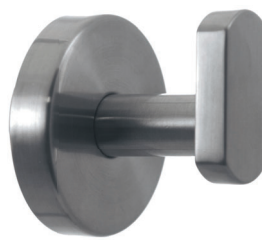

WALL MOUNTED VERSION

INSTALLATION:

Attach mounting bracket to wall with mounting screws. Slide flange and post over bracket and tighten set screw. Our mounting brackets are designed with horizontal and vertical adjustability for an easy installation.

Limited Warranty:

Preferred Bath Accessories Inc. warrants to the purchaser that the product will be free from defects in material and workmanship. If the product does not comply with this warranty, Preferred Bath Accessories Inc. will repair or replace the product or, at Preferred Bath Accessories Inc.'s option, refund the purchase price. The limited warranty period is for the lifetime of the product. Limitations on the Warranty: The warranty does not cover, normal wear and tear, product abuse, neglect, improper installation or maintenance. Purchaser Requirements: If this product does not meet Preferred Bath Accessories Inc.'s warranty, return the product (postage prepaid) to the place of purchase with proof of purchase and a written claim briefly describing the defect. You may be required to provide other information or evidence of the defect.