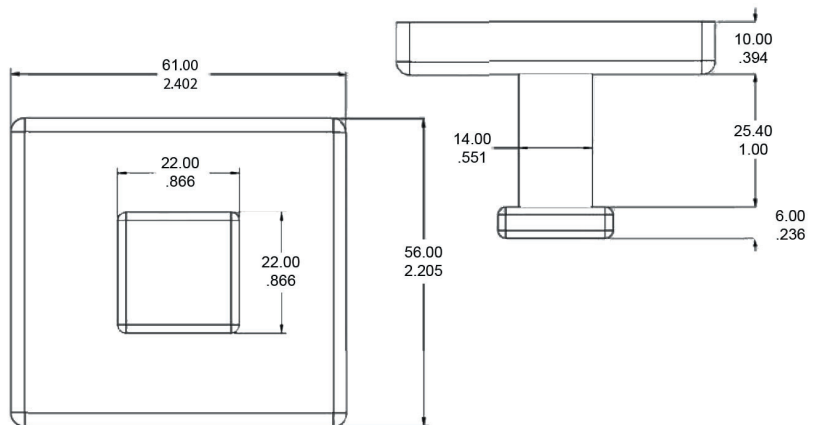

HARDWARE INCLUDED

- ZINC DIE-CAST COVER FLANGE - 1
- ZINC DIE-CAST CAP HOOK - 1
- ZINC DIE-CAST POST - 1
- MOUNTING BRACKET - 1
- STAINLESS STEEL MOUNTING HARDWARE AND WALL ANCHORS INCLUDED

PART NUMBERS	FINISH
1000-PC	POLISHED CHROME
1000-BN	BRUSHED NICKEL
1000-ORB	OIL RUBBED BRONZE

WALL MOUNTED

INSTALLATION:

Attach mounting bracket to wall with mounting screws. Slide flange and post over bracket and tighten set screw. Our mounting brackets are designed with horizontal and vertical adjustability for an easy installation.