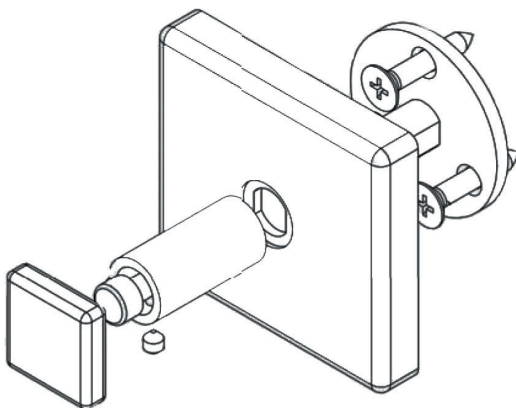

HARDWARE INCLUDED

- ZINC DIE-CAST COVER FLANGE - 1
- ZINC DIE-CAST CAP HOOK - 1
- ZINC DIE-CAST POST - 1
- MOUNTING BRACKET - 1
- STAINLESS STEEL MOUNTING HARDWARE AND WALL ANCHORS INCLUDED

PART NUMBERS	FINISH
1000-PC	POLISHED CHROME
1000-BN	BRUSHED NICKEL
1000-ORB	OIL RUBBED BRONZE

WALL MOUNTED

INSTALLATION:

Attach mounting bracket to wall with mounting screws. Slide flange and post over bracket and tighten set screw. Our mounting brackets are designed with horizontal and vertical adjustability for an easy installation.