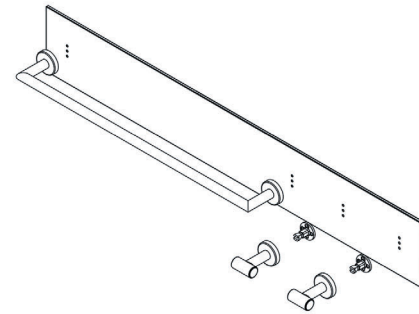

ALL PARTS INCLUDED WITH CUSTOM PANEL

- 2024-PC-MV Towel Bar - 1
- 3000-PC Robe Hook - 2
- Mounting Hardware

TWO VERSIONS AVAILABLE

- 3040-CPRL-S - Used In Shower Room - Cutting Of Shower Surround Not Required As Thickness Of Panel Has Been Modified To Overlay Wall Surround Material

- 3040-CPRL-T - Used In Tub Room

ROTATE-ABLE FOR LEFT OR RIGHT INSTALLATION

INSTALLATION:

Mount custom panel to the wall with mounting screws, then attach all accessories.

WOOD BLOCKING PREFERRED

Limited Warranty:
Preferred Bath Accessories Inc. warrants to the purchaser that the product will be free from defects in material and workmanship. If the product does not comply with this warranty, Preferred Bath Accessories Inc. will repair or replace the product or, at Preferred Bath Accessories Inc's. option, refund the purchase price. The limited warranty period is for the lifetime of the product. Limitations on the Warranty: The warranty does not cover, normal wear and tear, product abuse, neglect, improper installation or maintenance. Purchaser Requirements: If this product does not meet Preferred Bath Accessories Inc's. warranty, return the product (postage prepaid) to the place of purchase with proof of purchase and a written claim briefly describing the defect. You may be required to provide other information or evidence of the defect.