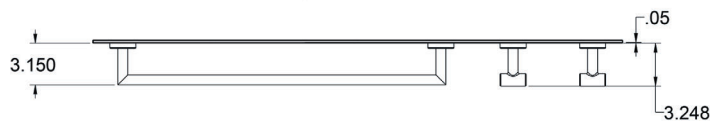

ALL PARTS INCLUDED WITH CUSTOM PANEL

- 2024-PC-MV Towel Bar - 1
- 3000-PC Robe Hook - 2
- Mounting Hardware

TWO VERSIONS AVAILABLE

- 3040-CPRL-S - Used In Shower Room - Cutting Of Shower Surround Not Required As Thickness Of Panel Has Been Modified To Overlay Wall Surround Material

- 3040-CPRL-T - Used In Tub Room

ROTATE-ABLE FOR LEFT OR RIGHT INSTALLATION

INSTALLATION:

Mount custom panel to the wall with mounting screws, then attach all accessories.

WOOD BLOCKING PREFERRED

Limited Warranty:
Preferred Bath Accessories Inc. warrants to the purchaser that the product will be free from defects in material and workmanship. If the product does not comply with this warranty, Preferred Bath Accessories Inc. will repair or replace the product or, at Preferred Bath Accessories Inc's. option, refund the purchase price. The limited warranty period is for the lifetime of the product. Limitations on the Warranty: The warranty does not cover, normal wear and tear, product abuse, neglect, improper installation or maintenance. Purchaser Requirements: If this product does not meet Preferred Bath Accessories Inc's. warranty, return the product (postage prepaid) to the place of purchase with proof of purchase and a written claim briefly describing the defect. You may be required to provide other information or evidence of the defect.