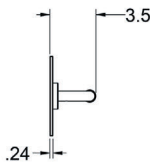

ALL PARTS INCLUDED WITH CUSTOM PANEL

- 2024-PC-MV Towel Bar - 1
- 3000-PC Robe Hook - 2
- Mounting Hardware

TWO VERSIONS AVAILABLE

- 3040-CPRL-S - Used In Shower Room - Cutting Of Shower Surround Not Required As Thickness Of Panel Has Been Modified To Overlay Wall Surround Material

- 3040-CPRL-T - Used In Tub Room

ROTATE-ABLE FOR LEFT OR RIGHT INSTALLATION

INSTALLATION:

Mount custom panel to the wall with mounting screws, then attach all accessories.

WOOD BLOCKING PREFERRED

Limited Warranty:
Preferred Bath Accessories Inc. warrants to the purchaser that the product will be free from defects in material and workmanship. If the product does not comply with this warranty, Preferred Bath Accessories Inc. will repair or replace the product or, at Preferred Bath Accessories Inc's. option, refund the purchase price. The limited warranty period is for the lifetime of the product. Limitations on the Warranty: The warranty does not cover, normal wear and tear, product abuse, neglect, improper installation or maintenance. Purchaser Requirements: If this product does not meet Preferred Bath Accessories Inc's. warranty, return the product (postage prepaid) to the place of purchase with proof of purchase and a written claim briefly describing the defect. You may be required to provide other information or evidence of the defect.