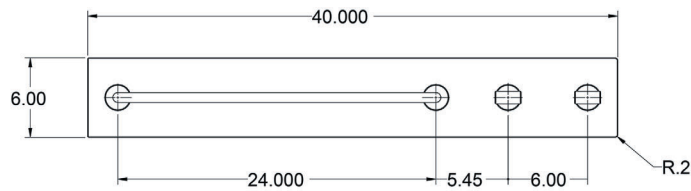

ALL PARTS INCLUDED WITH CUSTOM PANEL

- 2024-PC-MV Towel Bar - 1
- 3000-PC Robe Hook - 2
- Mounting Hardware

TWO VERSIONS AVAILABLE

- 3040-CPRL-S - Used In Shower Room - Cutting Of Shower Surround Not Required As Thickness Of Panel Has Been Modified To Overlay Wall Surround Material

- 3040-CPRL-T - Used In Tub Room

ROTATE-ABLE FOR LEFT OR RIGHT INSTALLATION

INSTALLATION:

Mount custom panel to the wall with mounting screws, then attach all accessories.

WOOD BLOCKING PREFERRED

Limited Warranty:
Preferred Bath Accessories Inc. warrants to the purchaser that the product will be free from defects in material and workmanship. If the product does not comply with this warranty, Preferred Bath Accessories Inc. will repair or replace the product or, at Preferred Bath Accessories Inc's. option, refund the purchase price. The limited warranty period is for the lifetime of the product. Limitations on the Warranty: The warranty does not cover, normal wear and tear, product abuse, neglect, improper installation or maintenance. Purchaser Requirements: If this product does not meet Preferred Bath Accessories Inc's. warranty, return the product (postage prepaid) to the place of purchase with proof of purchase and a written claim briefly describing the defect. You may be required to provide other information or evidence of the defect.