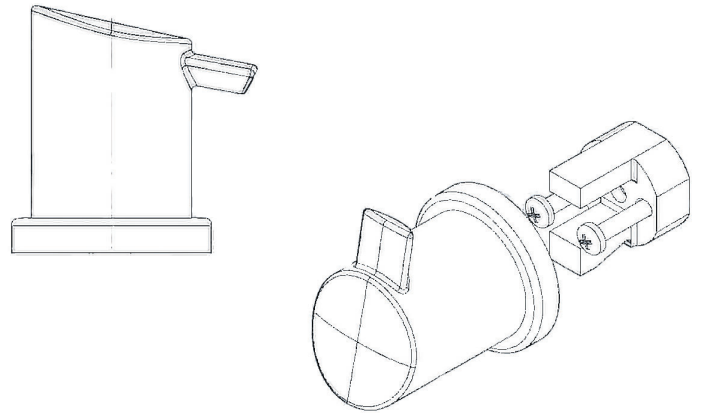

4000 CONNOR COLLECTION ROBE HOOK

Bold Unique Smooth

sales@preferredbathinc.com

www.preferredbathinc.com

(336) 904-6248

STRONG MODERN CONSTRUCTION

- Superior And Strong Mounting System
- Two Screws Used To Prevent Rotation (No Messy Adhesive)

HARDWARE INCLUDED

- Cover Flange - 1
- Cap Hook - 1
- Post - 1
- Mounting Bracket - 1
- All Stainless Steel Mounting Hardware and Wall Anchors Included

WALL MOUNTED VERSION

PART NUMBERS

4000-PC

FINISH

Polished Chrome

INSTALLATION:

Attach mounting bracket to wall with mounting screws. Slide flange and post over bracket and tighten set screw. Our mounting brackets are designed with horizontal and vertical adjustability to insure a proper level fit.

Limited Warranty:

Preferred Bath Accessories Inc. warrants to the purchaser that the product will be free from defects in material and workmanship. If the product does not comply with this warranty, Preferred Bath Accessories Inc. will repair or replace the product or, at Preferred Bath Accessories Inc's. option, refund the purchase price. The limited warranty period is for the lifetime of the product. Limitations on the Warranty: The warranty does not cover, normal wear and tear, product abuse, neglect, improper installation or maintenance. Purchaser Requirements: If this product does not meet Preferred Bath Accessories Inc's. warranty, return the product (postage prepaid) to the place of purchase with proof of purchase and a written claim briefly describing the defect. You may be required to provide other information or evidence of the defect.