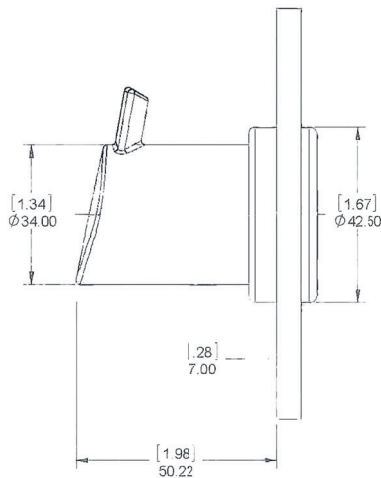

HARDWARE INCLUDED

- Cover Flange - 1
- Decorative Back Cover - 1
- Robe Hook - 1
- Silicone Gaskets - 2
- All Stainless Steel Mounting Hardware

Glass Mounted Version

PART NUMBERS

4000-PC-GM

FINISH

Polished Chrome

INSTALLATION:

Place decorative back cover into the already drilled hole in the glass. Slide cover and flange post onto the protruding shaft the secure with provided screw (DO NOT OVER TIGHTEN) Places cap onto post and secure with set screw.