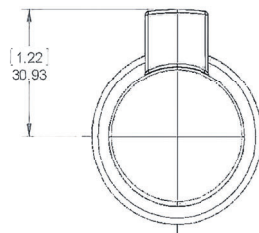

HARDWARE INCLUDED

- Cover Flange - 1
- Decorative Back Cover - 1
- Robe Hook - 1
- Silicone Gaskets - 2
- All Stainless Steel Mounting Hardware

Glass Mounted Version

PART NUMBERS

4000-PC-GM

FINISH

Polished Chrome

INSTALLATION:

Place decorative back cover into the already drilled hole in the glass. Slide cover and flange post onto the protruding shaft the secure with provided screw (DO NOT OVER TIGHTEN) Places cap onto post and secure with set screw.