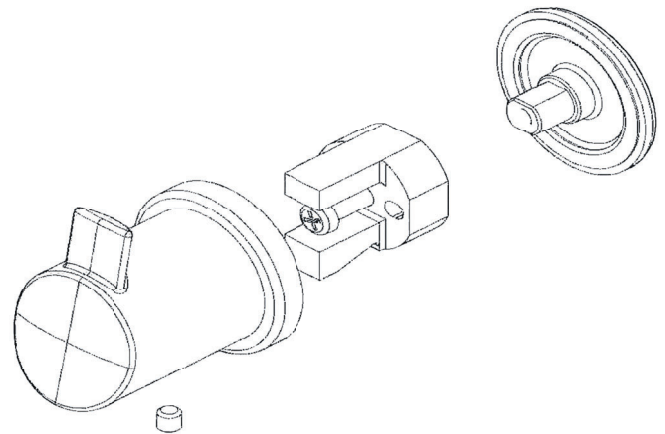

HARDWARE INCLUDED

- Cover Flange - 1
- Decorative Back Cover - 1
- Robe Hook - 1
- Silicone Gaskets - 2
- All Stainless Steel Mounting Hardware

Glass Mounted Version

PART NUMBERS

4000-PC-GM

FINISH

Polished Chrome

INSTALLATION:

Place decorative back cover into the already drilled hole in the glass. Slide cover and flange post onto the protruding shaft the secure with provided screw (DO NOT OVER TIGHTEN) Places cap onto post and secure with set screw.