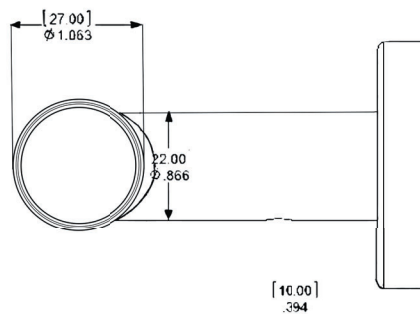

HARDWARE INCLUDED

- Cover Flange - 1
- Robe Hook - 1
- All Stainless Steel Mounting Hardware and Wall Anchors Included

WALL MOUNTED VERSION

PART NUMBERS

FINISH

3000-PC

Polished Chrome

INSTALLATION:

Attach mounting bracket to wall with mounting screws. Slide flange and post over bracket and tighten set screw. Our mounting brackets are designed with horizontal and vertical adjustability to insure a proper level fit.