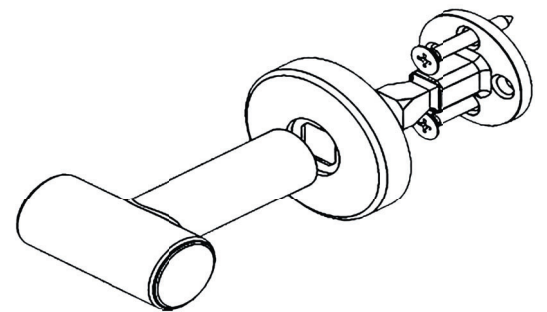

HARDWARE INCLUDED

- Cover Flange - 1
- Robe Hook - 1
- All Stainless Steel Mounting Hardware and Wall Anchors Included

WALL MOUNTED VERSION

PART NUMBERS

FINISH

3000-PC

Polished Chrome

INSTALLATION:

Attach mounting bracket to wall with mounting screws. Slide flange and post over bracket and tighten set screw. Our mounting brackets are designed with horizontal and vertical adjustability to insure a proper level fit.