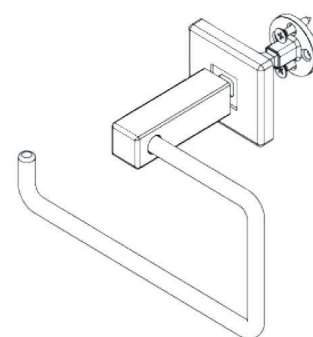

1000 PRIMO COLLECTION TOWEL RINGS

STRAIGHT CLEAN LINES

sales@preferredbathinc.com

www.preferredbathinc.com

(336) 904-6248

TOWEL RING

- TRADITIONAL BUT MODERN STYLING
- SUPERIOR STRONG MOUNTING SYSTEM
- TWO SCREWS INCLUDED FOR A STRONG SECURE INSTALLATION

HARDWARE INCLUDED

- 304 STAINLESS STEEL TOWEL RING - 1
- ZINC DIE-CAST POST AND FLANGE - 1
- ALUMINUM WALL MOUNTING BRACKETS - 1
- STAINLESS STEEL MOUNTING HARDWARE AND WALL ANCHORS INCLUDED

PART NUMBERS	FINISH
1004-PC	POLISHED CHROME
1004-BN	BRUSHED NICKEL
1004-ORB	OIL RUBBED BRONZE

WALL MOUNTED

INSTALLATION:

Attach mounting bracket to wall with mounting screws. Slide flange and post over bracket and tighten set screw. Our mounting brackets are designed with horizontal and vertical adjustability to insure a proper level fit.