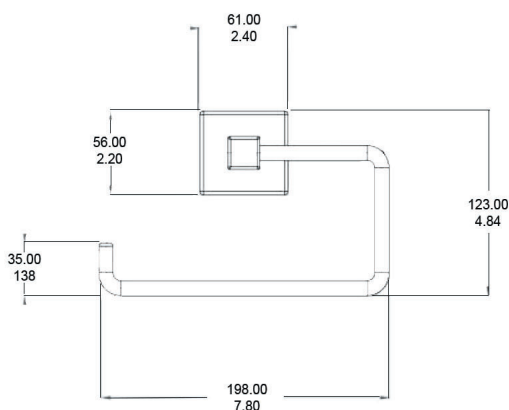

HARDWARE INCLUDED

- 304 STAINLESS STEEL TOWEL RING - 1
- ZINC DIE-CAST POST AND FLANGE - 1
- ALUMINUM WALL MOUNTING BRACKETS - 1
- STAINLESS STEEL MOUNTING HARDWARE AND WALL ANCHORS INCLUDED

PART NUMBERS	FINISH
1004-PC	POLISHED CHROME
1004-BN	BRUSHED NICKEL
1004-ORB	OIL RUBBED BRONZE

WALL MOUNTED

INSTALLATION:

Attach mounting bracket to wall with mounting screws. Slide flange and post over bracket and tighten set screw. Our mounting brackets are designed with horizontal and vertical adjustability to insure a proper level fit.