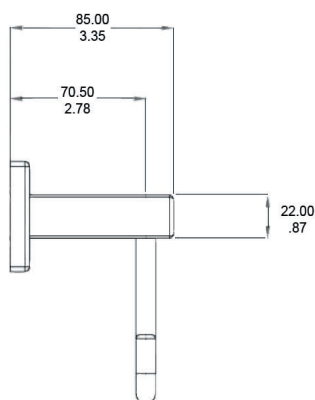

HARDWARE INCLUDED

- 304 STAINLESS STEEL TOWEL RING - 1
- ZINC DIE-CAST POST AND FLANGE - 1
- ALUMINUM WALL MOUNTING BRACKETS - 1
- STAINLESS STEEL MOUNTING HARDWARE AND WALL ANCHORS INCLUDED

PART NUMBERS	FINISH
1004-PC	POLISHED CHROME
1004-BN	BRUSHED NICKEL
1004-ORB	OIL RUBBED BRONZE

WALL MOUNTED

INSTALLATION:

Attach mounting bracket to wall with mounting screws. Slide flange and post over bracket and tighten set screw. Our mounting brackets are designed with horizontal and vertical adjustability to insure a proper level fit.