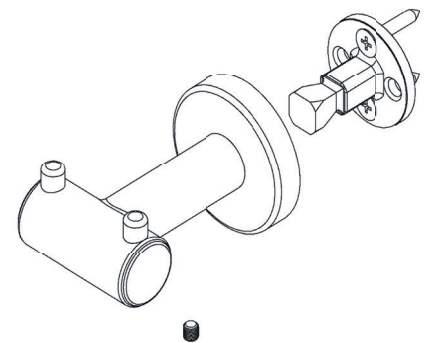

HARDWARE INCLUDED

- Cover Flange - 1
- Robe Hook - 1
- All Stainless Steel Mounting Hardware and Wall Anchors Included

WALL MOUNTED VERSION

PART NUMBERS

FINISH

3000-PC-DH

Polished Chrome

INSTALLATION:

Attach mounting bracket to wall with mounting screws. Slide flange and post over bracket and tighten set screw. Our mounting brackets are designed with horizontal and vertical adjustability to insure a proper level fit.