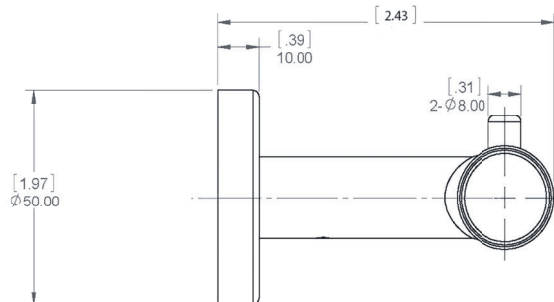

HARDWARE INCLUDED

- Cover Flange - 1
- Robe Hook - 1
- All Stainless Steel Mounting Hardware and Wall Anchors Included

WALL MOUNTED VERSION

PART NUMBERS

FINISH

3000-PC-DH

Polished Chrome

INSTALLATION:

Attach mounting bracket to wall with mounting screws. Slide flange and post over bracket and tighten set screw. Our mounting brackets are designed with horizontal and vertical adjustability to insure a proper level fit.