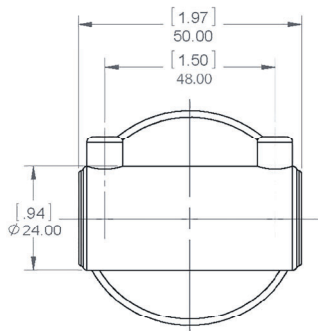

HARDWARE INCLUDED

- Cover Flange - 1
- Robe Hook - 1
- All Stainless Steel Mounting Hardware and Wall Anchors Included

WALL MOUNTED VERSION

PART NUMBERS

FINISH

3000-PC-DH

Polished Chrome

INSTALLATION:

Attach mounting bracket to wall with mounting screws. Slide flange and post over bracket and tighten set screw. Our mounting brackets are designed with horizontal and vertical adjustability to insure a proper level fit.