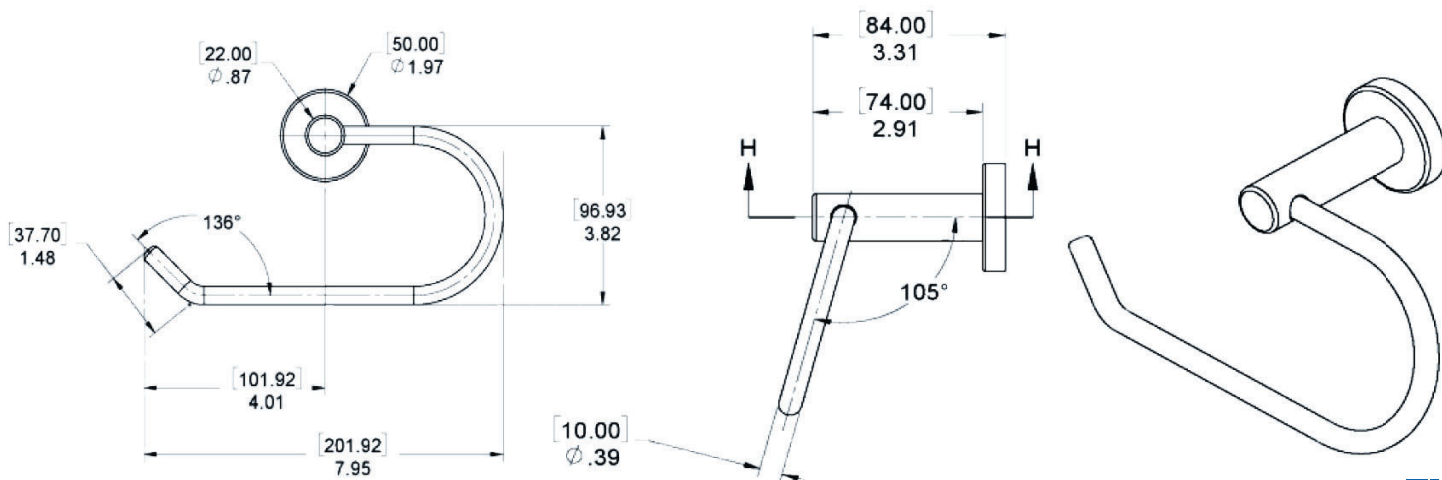

HARDWARE INCLUDED

- 304 STAINLESS STEEL TOWEL RING BAR - 1
- ZINC DIE-CAST POST AND COVER FLANGE - 1
- ALUMINUM WALL MOUNTING BRACKETS - 1
- STAINLESS STEEL MOUNTING HARDWARE AND WALL ANCHORS INCLUDED

PART NUMBERS FINISH

2004-PC POLISHED CHROME

2004-BN BRUSHED NICKEL

2004-ORB OIL RUBBED BRONZE

WALL MOUNTED

INSTALLATION:

Attach mounting bracket to wall with mounting screws. Slide flange and post over bracket and tighten set screw. Our mounting brackets are designed with horizontal and vertical adjustability to insure a proper level fit.