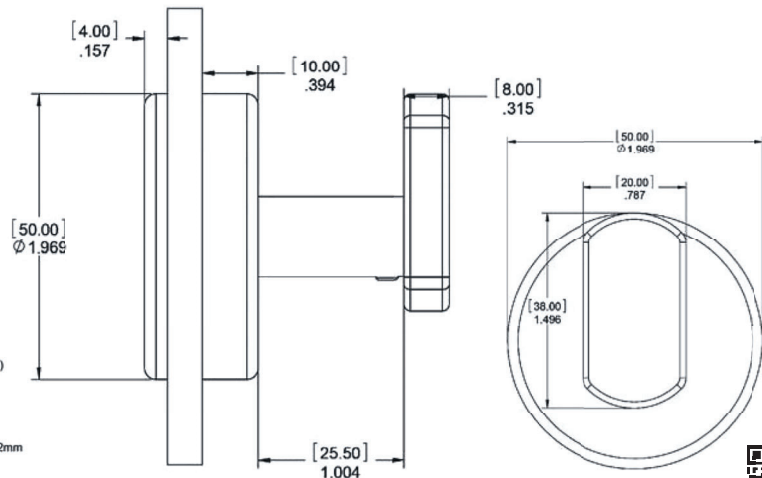

HARDWARE INCLUDED

- Cover Flange - 1
- Decorative Back Cover - 1
- Robe Hook - 1
- Silicone Gaskets - 2
- All Stainless Steel Mounting Hardware

PART NUMBERS	FINISH
2000-PC-GM	Polished Chrome
2000-BN-GM	Brushed Nickel
2000-ORB-GM	Oil Rubbed Bronze

Glass Mounted Version

INSTALLATION:

Place decorative back cover into the already drilled hole in the glass. Slide cover and flange post onto the protruding shaft the secure with provided screw (DO NOT OVER TIGHTEN) Places cap onto post and secure with set screw.