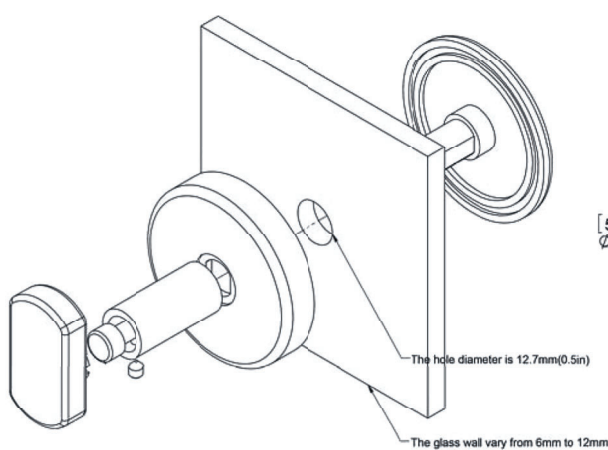

HARDWARE INCLUDED

- Cover Flange - 1
- Decorative Back Cover - 1
- Robe Hook - 1
- Silicone Gaskets - 2
- All Stainless Steel Mounting Hardware

PART NUMBERS	FINISH
2000-PC-GM	Polished Chrome
2000-BN-GM	Brushed Nickel
2000-ORB-GM	Oil Rubbed Bronze

Glass Mounted Version

INSTALLATION:

Place decorative back cover into the already drilled hole in the glass. Slide cover and flange post onto the protruding shaft the secure with provided screw (DO NOT OVER TIGHTEN) Places cap onto post and secure with set screw.