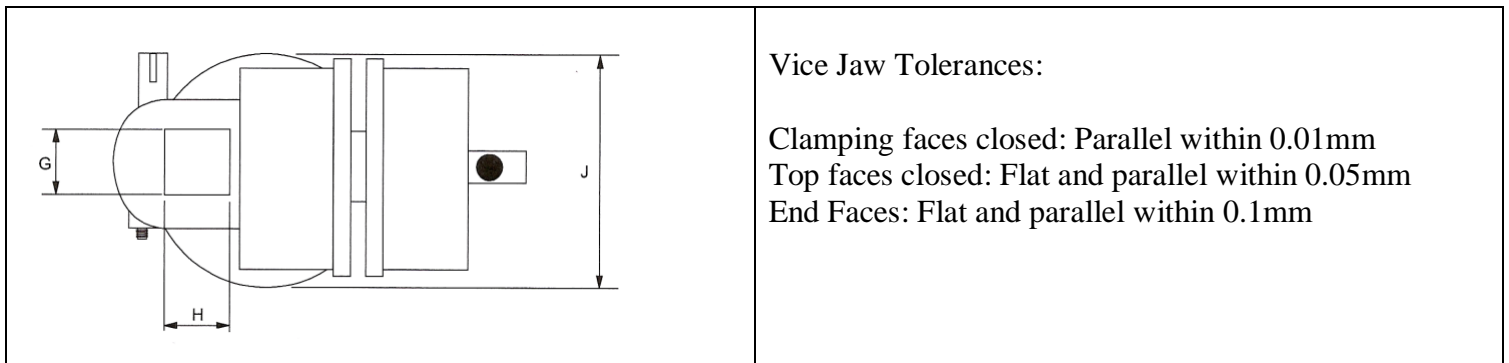

G-Clamp Vice

Code	A	B	C	D	E	F	G	H	J	K	L	Weight
52-195-625	40mm	32mm	63mm	90mm	180mm	155mm	28mm	25mm	70mm	70mm	23mm	2.48K
52-192-875	60mm	30mm	65mm	100mm	165mm	160mm	30mm	40mm	70mm	40mm	20mm	2.1K