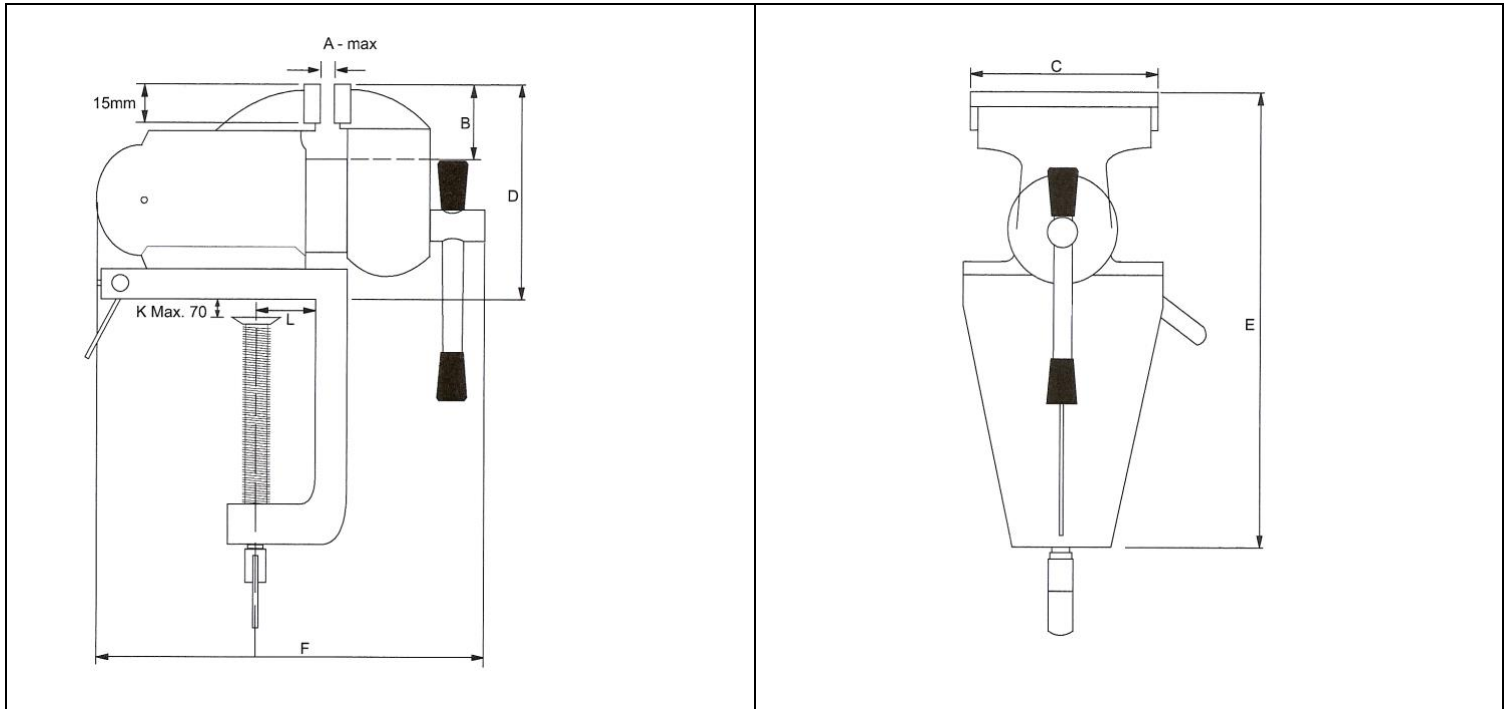

G-Clamp Vice

Code	A	B	C	D	E	F	G	H	J	K	L	Weight
52-195-625	40mm	32mm	63mm	90mm	180mm	155mm	28mm	25mm	70mm	70mm	23mm	2.48K
52-192-875	60mm	30mm	65mm	100mm	165mm	160mm	30mm	40mm	70mm	40mm	20mm	2.1K