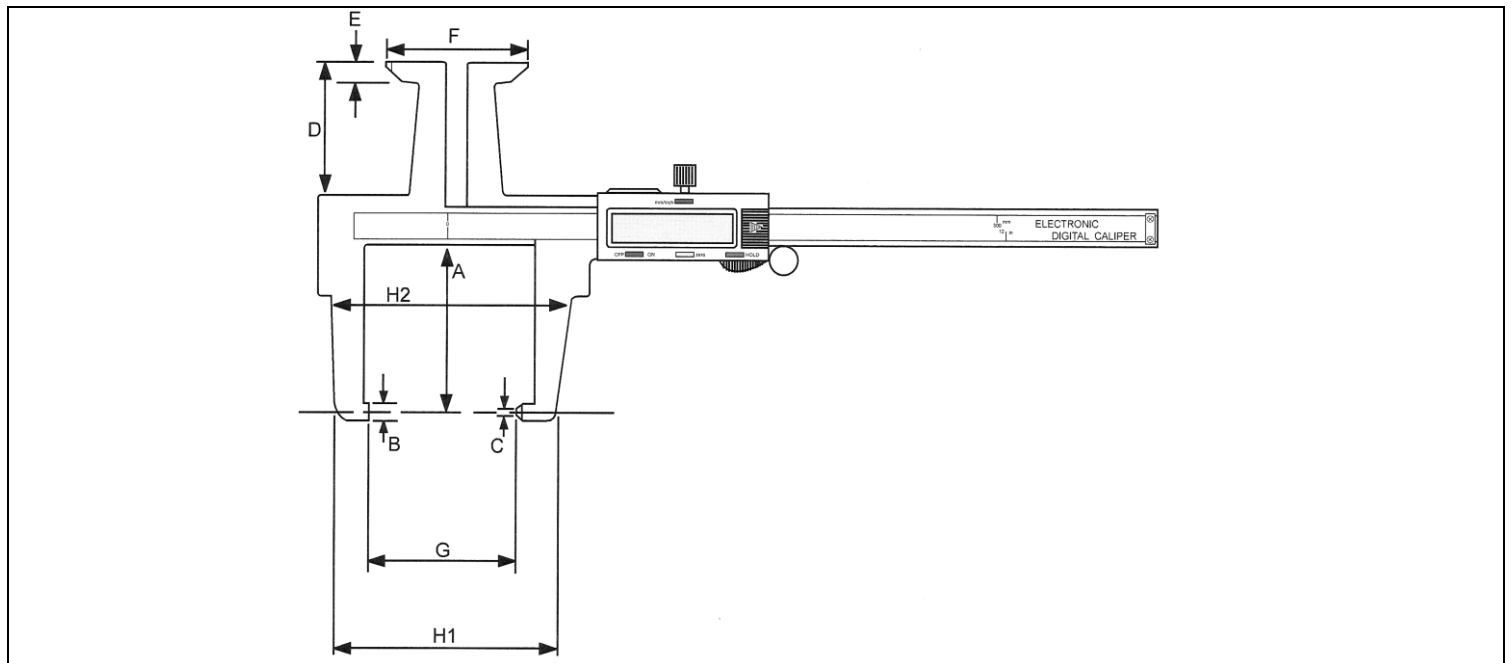

Electronic Brake Drum Caliper

	<p>Suitable for measuring the internal diameter of brake drums and setting the correct brake shoe dimension.</p> <p>Internal jaws for drum measurement External jaws for shoe setting</p> <p>Range: 0-300mm/12" Resolution: 0.01mm/0,0005" Accuracy: Below 100mm = +/-0.01mm Between 100 and 200mm = +/-0.02mm Between 200 and 300mm = +/-0.03mm</p> <p>Large Digits: 11mm 4 Operating Buttons: On/Off, Metric/Inch, Zero Set and Hold Slider Clamp Screw Thumb Roller</p> <p>Power: 1 x SR44 Silver Oxide Battery Working Temp: 5 - 40° (41 - 104°F)</p>
--	---

Packed Weight and Dimensions

Code	Description	Weight g	W mm	H mm	L mm
49-700-012	Electronic Brake Drum Caliper 0-300mm / 0-12"	1005	150	40	445

Code	A	B	C	D	E	F min	F max	G min	G max	H1	H2
	mm	mm	mm	mm	mm	mm	mm	mm	mm	mm	mm
49-700-012	64	5	2	48	10	30	302	Zero	302	33	42