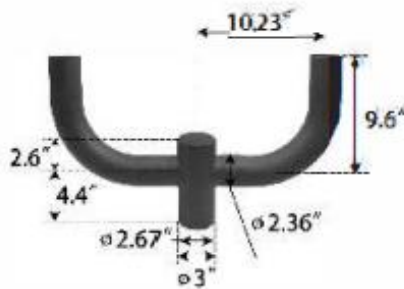

DEEP ROOF LIGHTING INC.
55 Sea Cliff Avenue, Glen Cove, NY 11542
P.O. Box 520191, Flushing, NY 11352
Tel: 516-676-9100, 9101, 9103, 9105, 9106
Fax: 516-676-9109

Web Site: www.deeprooflighting.com
Email: deeproof@aol.com jay@deeprooflighting.com

Brackets for light poles

ROUND BULLHORN SERIES

180° Double Round Bullhorn
Item Number : LPL-D180-DRB2.5