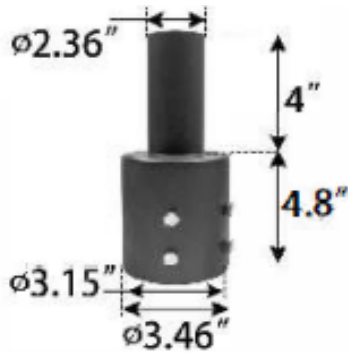

Adapter Series

Round Tenon Adapter 3 Inch
Item Number : LPL-BKT-D-RTA3