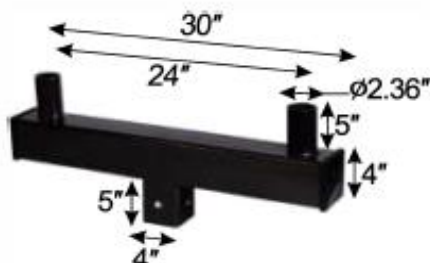

## Wall Mount Brackets & Square Mounts Bullhorn Series

90° Wall Mount Brackets

Item Number : LPL-BKT-D90-WM2.5

90° H-Type Wall Mount Brackets

Item Number : LPL-BKT-D90-HWM2.5

90° Square Mount Bullhorn 4 Inch

Item Number : LPL-BKT-D180-SMB2.5A

180° Square Mount Bullhorn 5 Inch

Item Number : LPL-BKT-D180-SMB2.5B

**SQUARE  
STEEL  
LIGHT POLES**

**4X4"**

**4X4" 10FT** Square Straight Steel Pole  
**Item number:** LPL-D-4SP-10FT