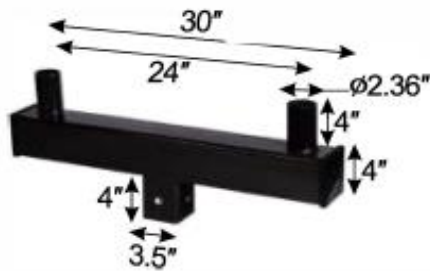

## Wall Mount Brackets & Square Mounts Bullhorn Series

90° Wall Mount Brackets

Item Number : LPL-BKT-D90-WM2.5

90° H-Type Wall Mount Brackets

Item Number : LPL-BKT-D90-HWM2.5

90° Square Mount Bullhorn 4 Inch

Item Number : LPL-BKT-D180-SMB2.5A

180° Square Mount Bullhorn 5 Inch

Item Number : LPL-BKT-D180-SMB2.5B

**SQUARE  
STEEL  
LIGHT POLES**

**4X4"**

**4X4" 10FT** Square Straight Steel Pole  
**Item number:** LPL-D-4SP-10FT