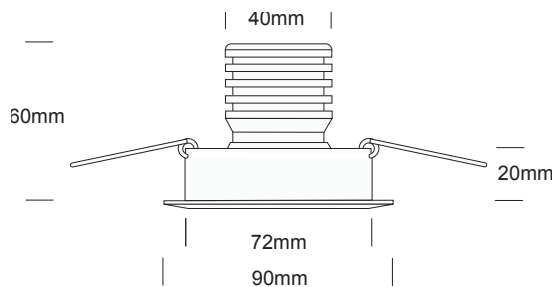

Tilting Eave square 6 Watt

ESQ/T6/L

DESCRIPTION

The Tilting Eave Square 6 Watt is a recessed downlight, ideal for installation in eaves, soffits, entrance ways, verandahs, carports or covered decks. It can also be used in bathrooms, kitchens or where moisture transfer or decibel rating is a minimum requirement. The "Eyeball" allows 360 degree rotation and 25 degree tilt from centre. The square shape works well in modern installations and is available in Solid Copper, 316 Stainless and powdercoated Aluminium.

PURE LED

LED Chip	Cree XHP-50-2 Plug and Play, field replaceable LED board, 6Vf
Output	600 lumens @ 1050mA max
Lumens Per Watt	100lm/W
Power Consumption	6 watts @1050mA
Colour Temperature	2700K, 3000K and 4000K
CRI Warm White (3000K)	90 standard
Beam Angle	15, 25, 38, 60 degrees

*Specification for pureled only, there are no other alternative lamp sources for this fixture.

PHYSICAL PROPERTIES

Materials	Powdercoated Aluminium, Solid Copper or 316 Stainless Steel
Ingress Protection	IP66
Standards	AS/NZS 61046, UL2108

POWER SUPPLY OPTIONS

DRIVER REQ FOR SERIES WIRED (CC FORMAT) ** | TRANSFORMER REQ FOR PARALLEL WIRED (CV FORMAT)**

** See pages 3-5,7,9 power supplies

*** See pages 11-12 power supplies

CATEGORY
CEILING MOUNT

PRODUCT CONFIGURATION

LUMINAIRE

ESQ/T6

POWER

/L/S	1050mA INPUT (CC) SERIES WIRED
/L/D3	2W, 12VAC INPUT (CV) PARALLEL WIRED
/L/D7	4W, 12VAC INPUT (CV) PARALLEL WIRED
/L/D10	6W, 12VAC INPUT (CV) PARALLEL WIRED
/L/DC7	9-36VDC, 700mA

/L/S PURELED SERIES WIRED

Remote constant current driver required.
Individual fixtures require:
6VDC@1050mA,
1050mA maximum

BEAM

15	15°	2
25	25°	3
38	38°	4
60	60°	

/L/D PURELED PARALLEL WIRED

Remote 240V - 12VAC transformer required. Hunza integrated plug and play driver included.
Input: 9-15VAC.
Output: 6VDC @ D3=350mA,
D7=700mA, D10=1050mA

COLOUR

ACCESSORIES

2700K	FL
3000K	CK
4000K	

FROSTED LENS
CABLE JOINT KIT

MATERIAL/ FINISH

BK	BLACK
BZ	BRONZE
OGR	OLIVE GREEN
WH	WHITE
WB	WHITE BIRCH
DG	DARK GREY
STAR	SILVER STAR
CT	CORTEN
COP	SOLID COPPER
SS	STAINLESS STEEL