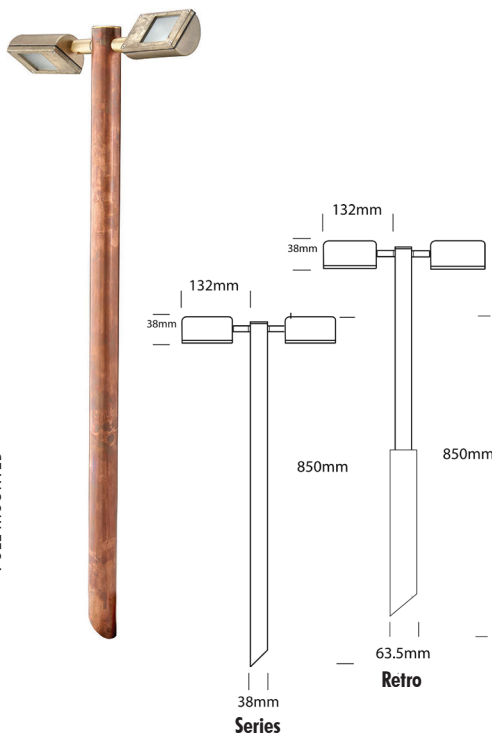

Twin Border Light

BLT

DESCRIPTION

The Twin Border Light is ideal for path lighting, giving a wide spread of light with no upward projection. The fully adjustable arms allow 360 degree rotation and 0-90 degree elevation. Each luminaire is supplied with a frosted glass lens to further reduce glare.

CATEGORY
POLE MOUNTED

PURE LED

LED Chip	Cree XPG-3 Plug and Play, field replaceable PCB board, 2x 3Vf
Output	2x120 Lumens @ 700mA max
Lumens Per Watt	60lm/W
Power Consumption	4.2watts @700mA
Colour Temperature	2700K, 3000K and 4000K
CRI Warm White (3000K)	90 standard
Beam Angle	100 degrees

*Specification for pureled only, there is no other alternative lamp sources for this fixture.

PHYSICAL PROPERTIES

Materials	Powdercoated Aluminium, Solid Bronze with Copper, 316 Stainless Steel
Ingress Protection	IP56/IP66
Standards	AS/NZS 61046, IP56/IP66, UL 1838, CSA C22.2 No. 250.7