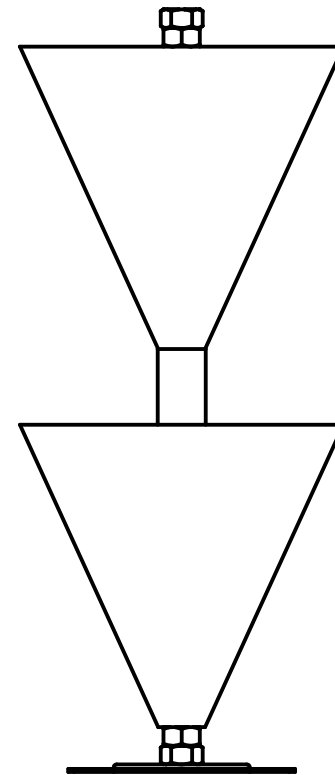

EAST

WEST

NORTH

SOUTH

Product name: Marker Buoy 500 Top Marker

Product code: MMB500TM

COPYRIGHT RESERVED

All dimensions and weights are nominal