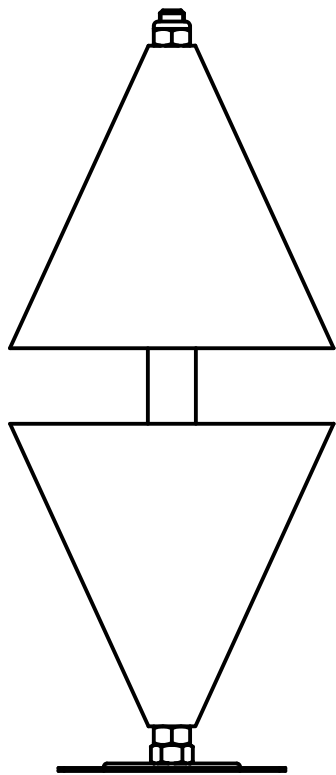

EAST

WEST

NORTH

SOUTH

Product name: Marker Buoy 500 Top Marker

Product code: MMB500TM

COPYRIGHT RESERVED

All dimensions and weights are nominal