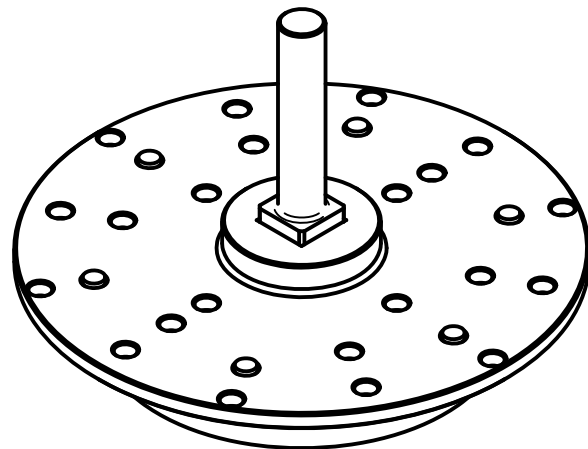

Hole pattern matches Spinweld fittings

Product name: Spinweld Driver Disk

Product code: XSWDD

COPYRIGHT RESERVED

All dimensions and weights are nominal

FILE NAME: Spinweld Driver Disc.dft

Box 378
26 Stuart Street
Blenheim, 7201

Phone: +64 3 578 3034
www.indac.co.nz
www.plasticproducts.co.nz

Product name: Driver Disk Assembly

Product code: XSWDD

COPYRIGHT RESERVED

All dimensions and weights are nominal

FILE NAME: Driver disk assembly.dft