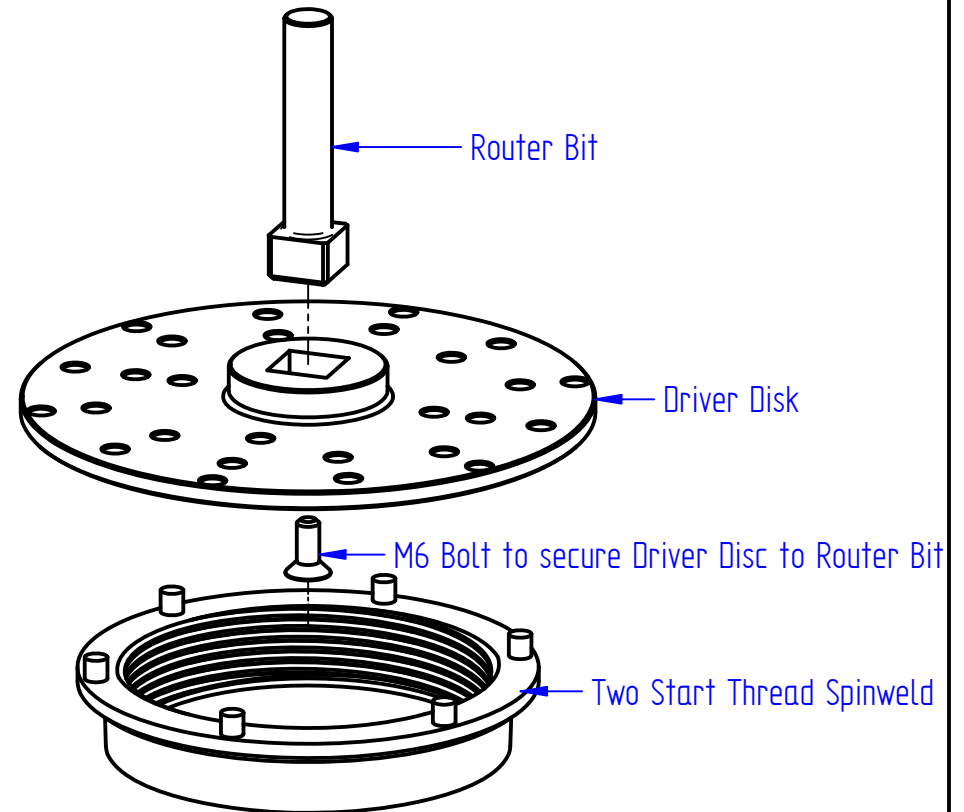

Hole pattern matches Spinweld fittings

Product name: Spinweld Driver Disk

Product code: XSWDD

COPYRIGHT RESERVED

All dimensions and weights are nominal

FILE NAME: Spinweld Driver Disc.dft

Box 378
26 Stuart Street
Blenheim, 7201

Phone: +64 3 578 3034
www.indac.co.nz
www.plasticproducts.co.nz

Product name: Driver Disk Assembly

Product code: XSWDD

COPYRIGHT RESERVED

All dimensions and weights are nominal

FILE NAME: Driver disk assembly.dft