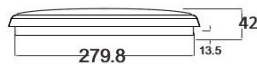

Technical Specification

Model	AC9002-LED-20W
Watts	20W
Input Voltage	AC 200~240V
Dimmable	Yes (Triac dimmable)
Power Factor	≥ 0.90
Beam Angle	120°
Colour Temp.	3000K / 5000K
CRI	Ra>80
Lumens Output	1900-2000lm
Size	300*300*H42mm
IP Grade	IP54
Cover	Opaque
Rim Housing	White / Satin Chrome
Dimmable	Triac Dimmable

L300*W300mm