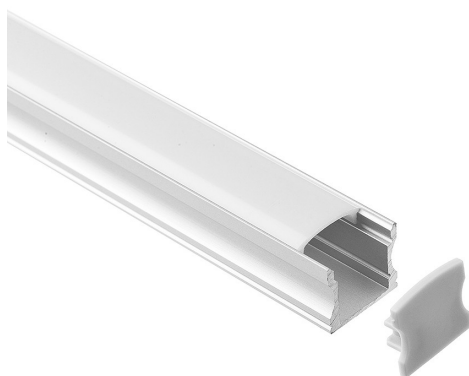

# ALUMINUM EXTRUSION A004

## Specification

Model	SE-A004
Mounting Type	Surface Mount
Internal Width	12.5mm
Standard Length	3000mm
Customized Length	Available
Diffuser	Frosted PC
IP Rating	IP20
Accessory Supplied	End Cap