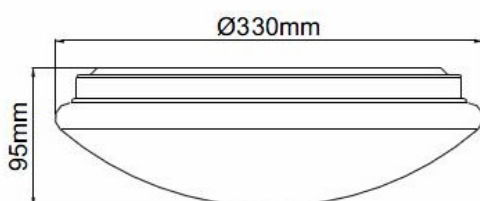

BUDGET LED OYSTER LIGHT

Product Features

- Easy Installation
- Replace Existing Light
- No UV and IR radiation
- None Dimmable
- Long life-span with low power consumption

Technical Specification

Model	SE-AC1010-18W
Watts	18W
Input Voltage	AC 200~240V
Dimmable	None
Power Factor	>=0.90
Beam Angle	120°
Colour Temp.	3000K / 5000K
CRI	Ra>80
Lumens Output	1100lm
Size	Ø330*H95mm
IP Grade	IP20
Cover	Opaque
Rim Housing	White