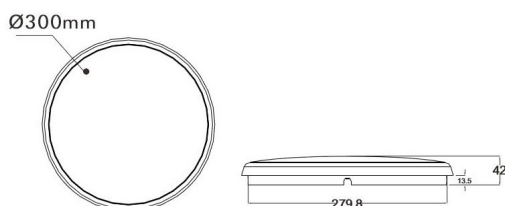

Model	AC9001-LED-20W
Watts	20W
Input Voltage	AC 200~240V
Dimmable	Yes (Triac dimmable)
Power Factor	≥ 0.90
Beam Angle	120°
Colour Temp.	3000K / 5000K
CRI	Ra>80
Lumens Output	1900-2000lm
Size	Ø300*H42mm
IP Grade	IP54
Cover	Opaque
Rim Housing	White / Satin Chrome
Dimmable	Triac Dimmable