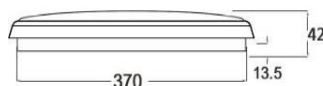

Technical Specification

Model	AC9002-LED-30W
Watts	30W
Input Voltage	AC 200~240V
Dimmable	Yes (Triac dimmable)
Power Factor	≥ 0.90
Beam Angle	120°
Colour Temp.	3000K / 5000K
CRI	Ra>80
Lumens Output	2900-3000lm
Size	400*400*H42mm
IP Grade	IP54
Cover	Opaque
Rim Housing	White / Satin Chrome
Dimmable	Triac Dimmable

L400*W400mm