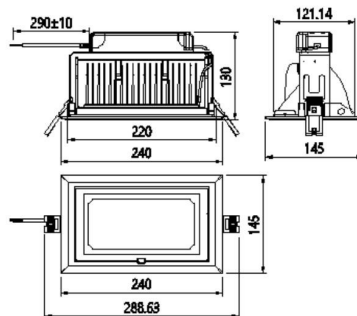

38W LED RECTANGULAR SHOP LIGHT

Product Features

- CCT Changeable
- Gimbal adjustable fitting
- Incl. power cord and plug
- Casting with magnesium alloy
- Made with LM-80 certified LED chips

Technical Specification

Model	SE-REC-38W-TC
Watts	38W
Input Voltage	AC 240V
Power Factor	>0.90
Beam Angle	60°
Colour Temp.	3000K / 4000K / 5500K via Switch
CRI	Ra>80
Lumens Output	3800lm
Size	240* 130Hmm
Cutout Size	220*121.14mm
Housing Colour	White
IP Rating	IP 40