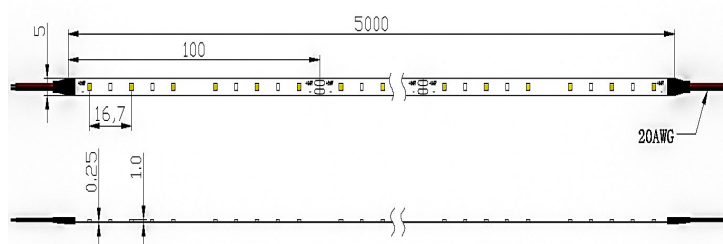

# 5W 5mm Super Slim LED Strip Light

## Technical Specification

Model	SE-24V-5W-5-IP20
Watts	5W
Input Voltage	DC24V
LED Chip	60*2216 SMD LED
Color Temp.	3000K /4000K
Lumens Output	388lm-350lm
CRI	Ra>90
Beam Angle	120°
Size	5000 * 5*0.9mm
IP Grade	IP 20
Operating Temp.	-20° - +45°
Max Length	5M Per Driver
Net Weight (kg)	0.078
Certification	CE&ROHS