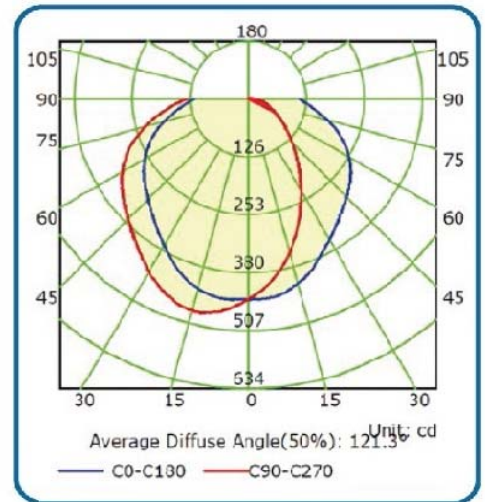

Application: Outdoor bunker light replacement, vandalite Linear fluoro LED replacement

Model	SE-LED-203
Watts	20W
Input Voltage	AC 100~277V
Colour Temp.	5500K
Lumens Output	1800lm
Dimension (L*W*D)	278*172*132mm
IP Grade	IP65
Housing Colour	Black