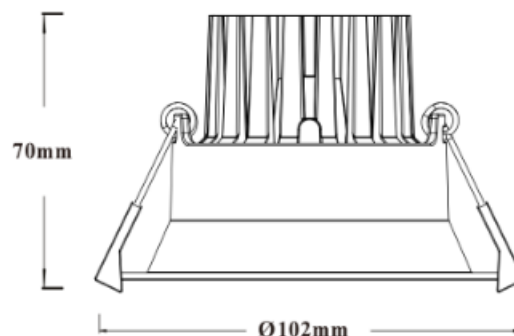

# 10W FRAMELESS DOWNLIGHT (DL9453)

## Technical Specification

Model	SE-DL9453	   
Watts	10W	
Input Voltage	AC 240V 50/60Hz	
Colour Temp.	3000K/4000K	
Lumens Output	900-950lm	
CRI	Ra>80	
Beam Angle	60°	
Size	Ø102 * H70mm	
Cutout	Ø90mm	
IP Grade	IP 20	
Dimmable	Yes (Triac Dimming)	
Housing Colour	White	