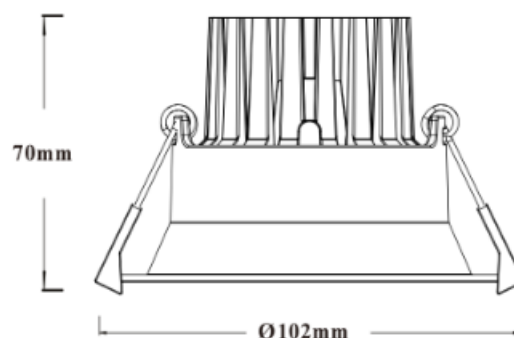

# 10W FRAMELESS DOWNLIGHT (DL9411)

## Technical Specification

Model	SE-DL9411
Watts	10W
Input Voltage	AC 240V 50/60Hz
Colour Temp.	3000K/4000K
Lumens Output	900-950lm
CRI	Ra>80
Beam Angle	60°
Size	Ø102 * H70mm
Cutout	Ø90mm
IP Grade	IP 20
Dimmable	Yes (Triac Dimming)
Housing Colour	White