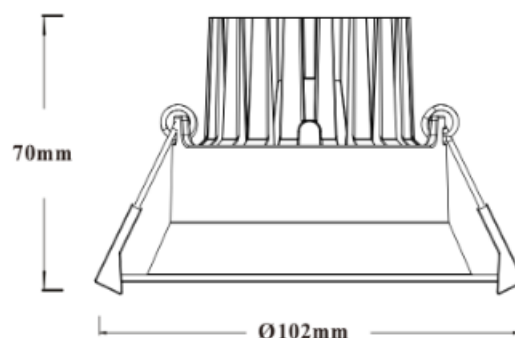

# 10W FRAMELESS DOWNLIGHT (DL9453)

## Technical Specification

Model	SE-DL9453-BLK
Watts	10W
Input Voltage	AC 240V 50/60Hz
Colour Temp.	3000K/4000K
Lumens Output	900-950lm
CRI	Ra>80
Beam Angle	60°
Size	Ø102 * H70mm
Cutout	Ø90mm
IP Grade	IP 20
Dimmable	Yes (Triac Dimming)
Housing Colour	Black