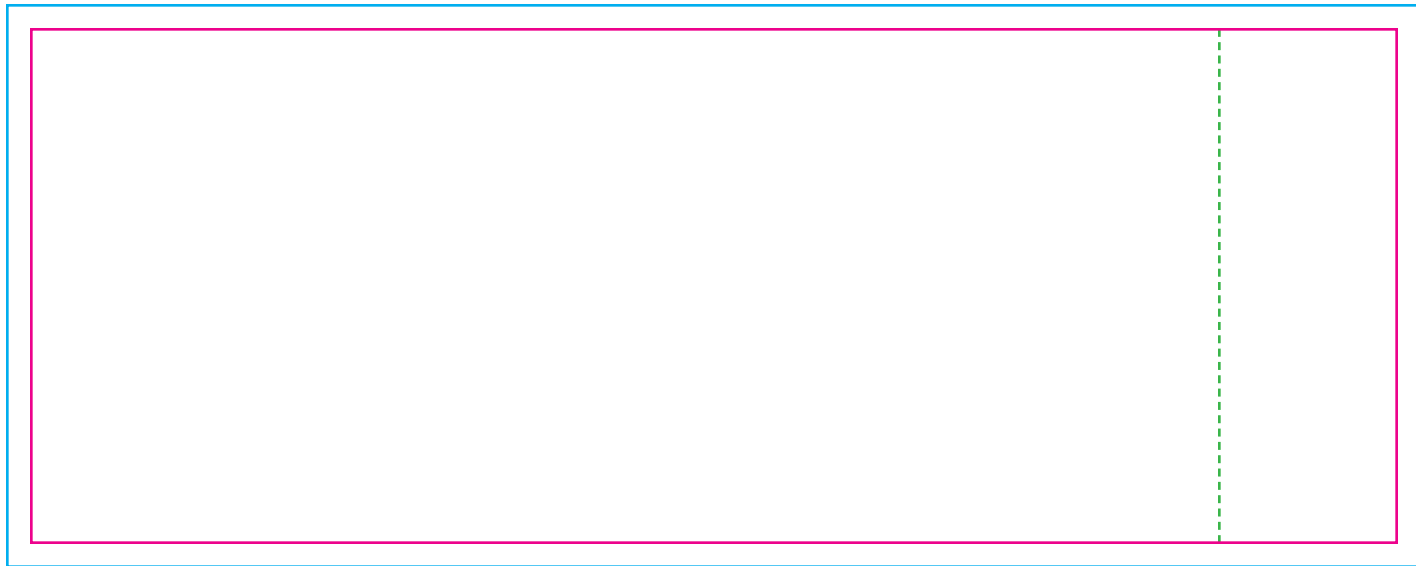

# Wing Grip Scroll Pen – Transparent Barrel Front

Transparent Barrel  
Print Area  
.9375"

PEN

BANNER START

BANNER END

— **Banner Trim:** 7.125" x 2.6875"

— **Bleed:** 7.375" x 2.9375"

# Wing Grip Scroll Pen – Transparent Barrel Back

BANNER END

BANNER START

PEN

— **Banner Trim:** 7.125" x 2.6875"

— **Bleed:** 7.375" x 2.9375"

## Wing Grip Scroll Pen – Clip Imprint

Clip Imprint: 1.125" x .25"