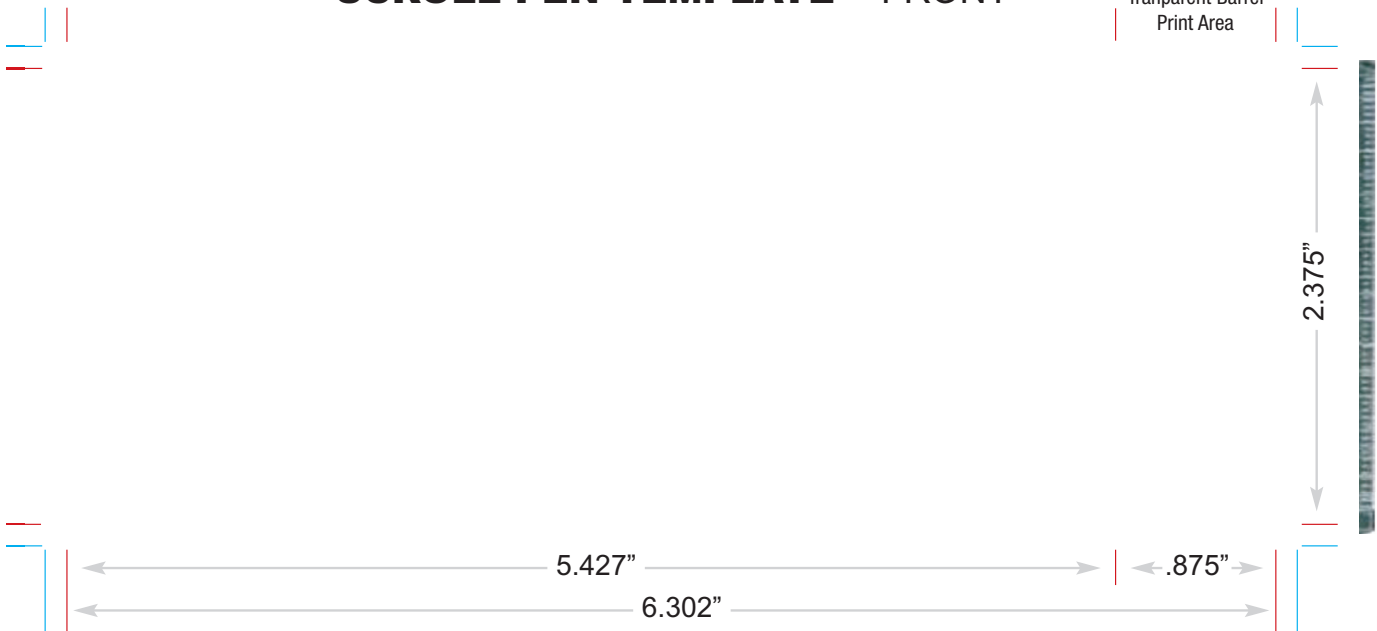

The Original Scroll Pens

SCROLL PEN TEMPLATE – FRONT

Transparent Barrel
Print Area

SCROLL PEN TEMPLATE – BACK

— Trim: 6.302" x 2.375" — Bleed: 6.552" x 2.625

Barrel Imprint: 1.75" x .375"
Prints PMS: _____
(1-color; no additional charge)

ARTWORK FORMAT:
Artwork should be in vector format with fonts outlined and saved in .eps, .ai or .pdf formats.

Transparent barrel allows 4-color process printing on the banner to show through.